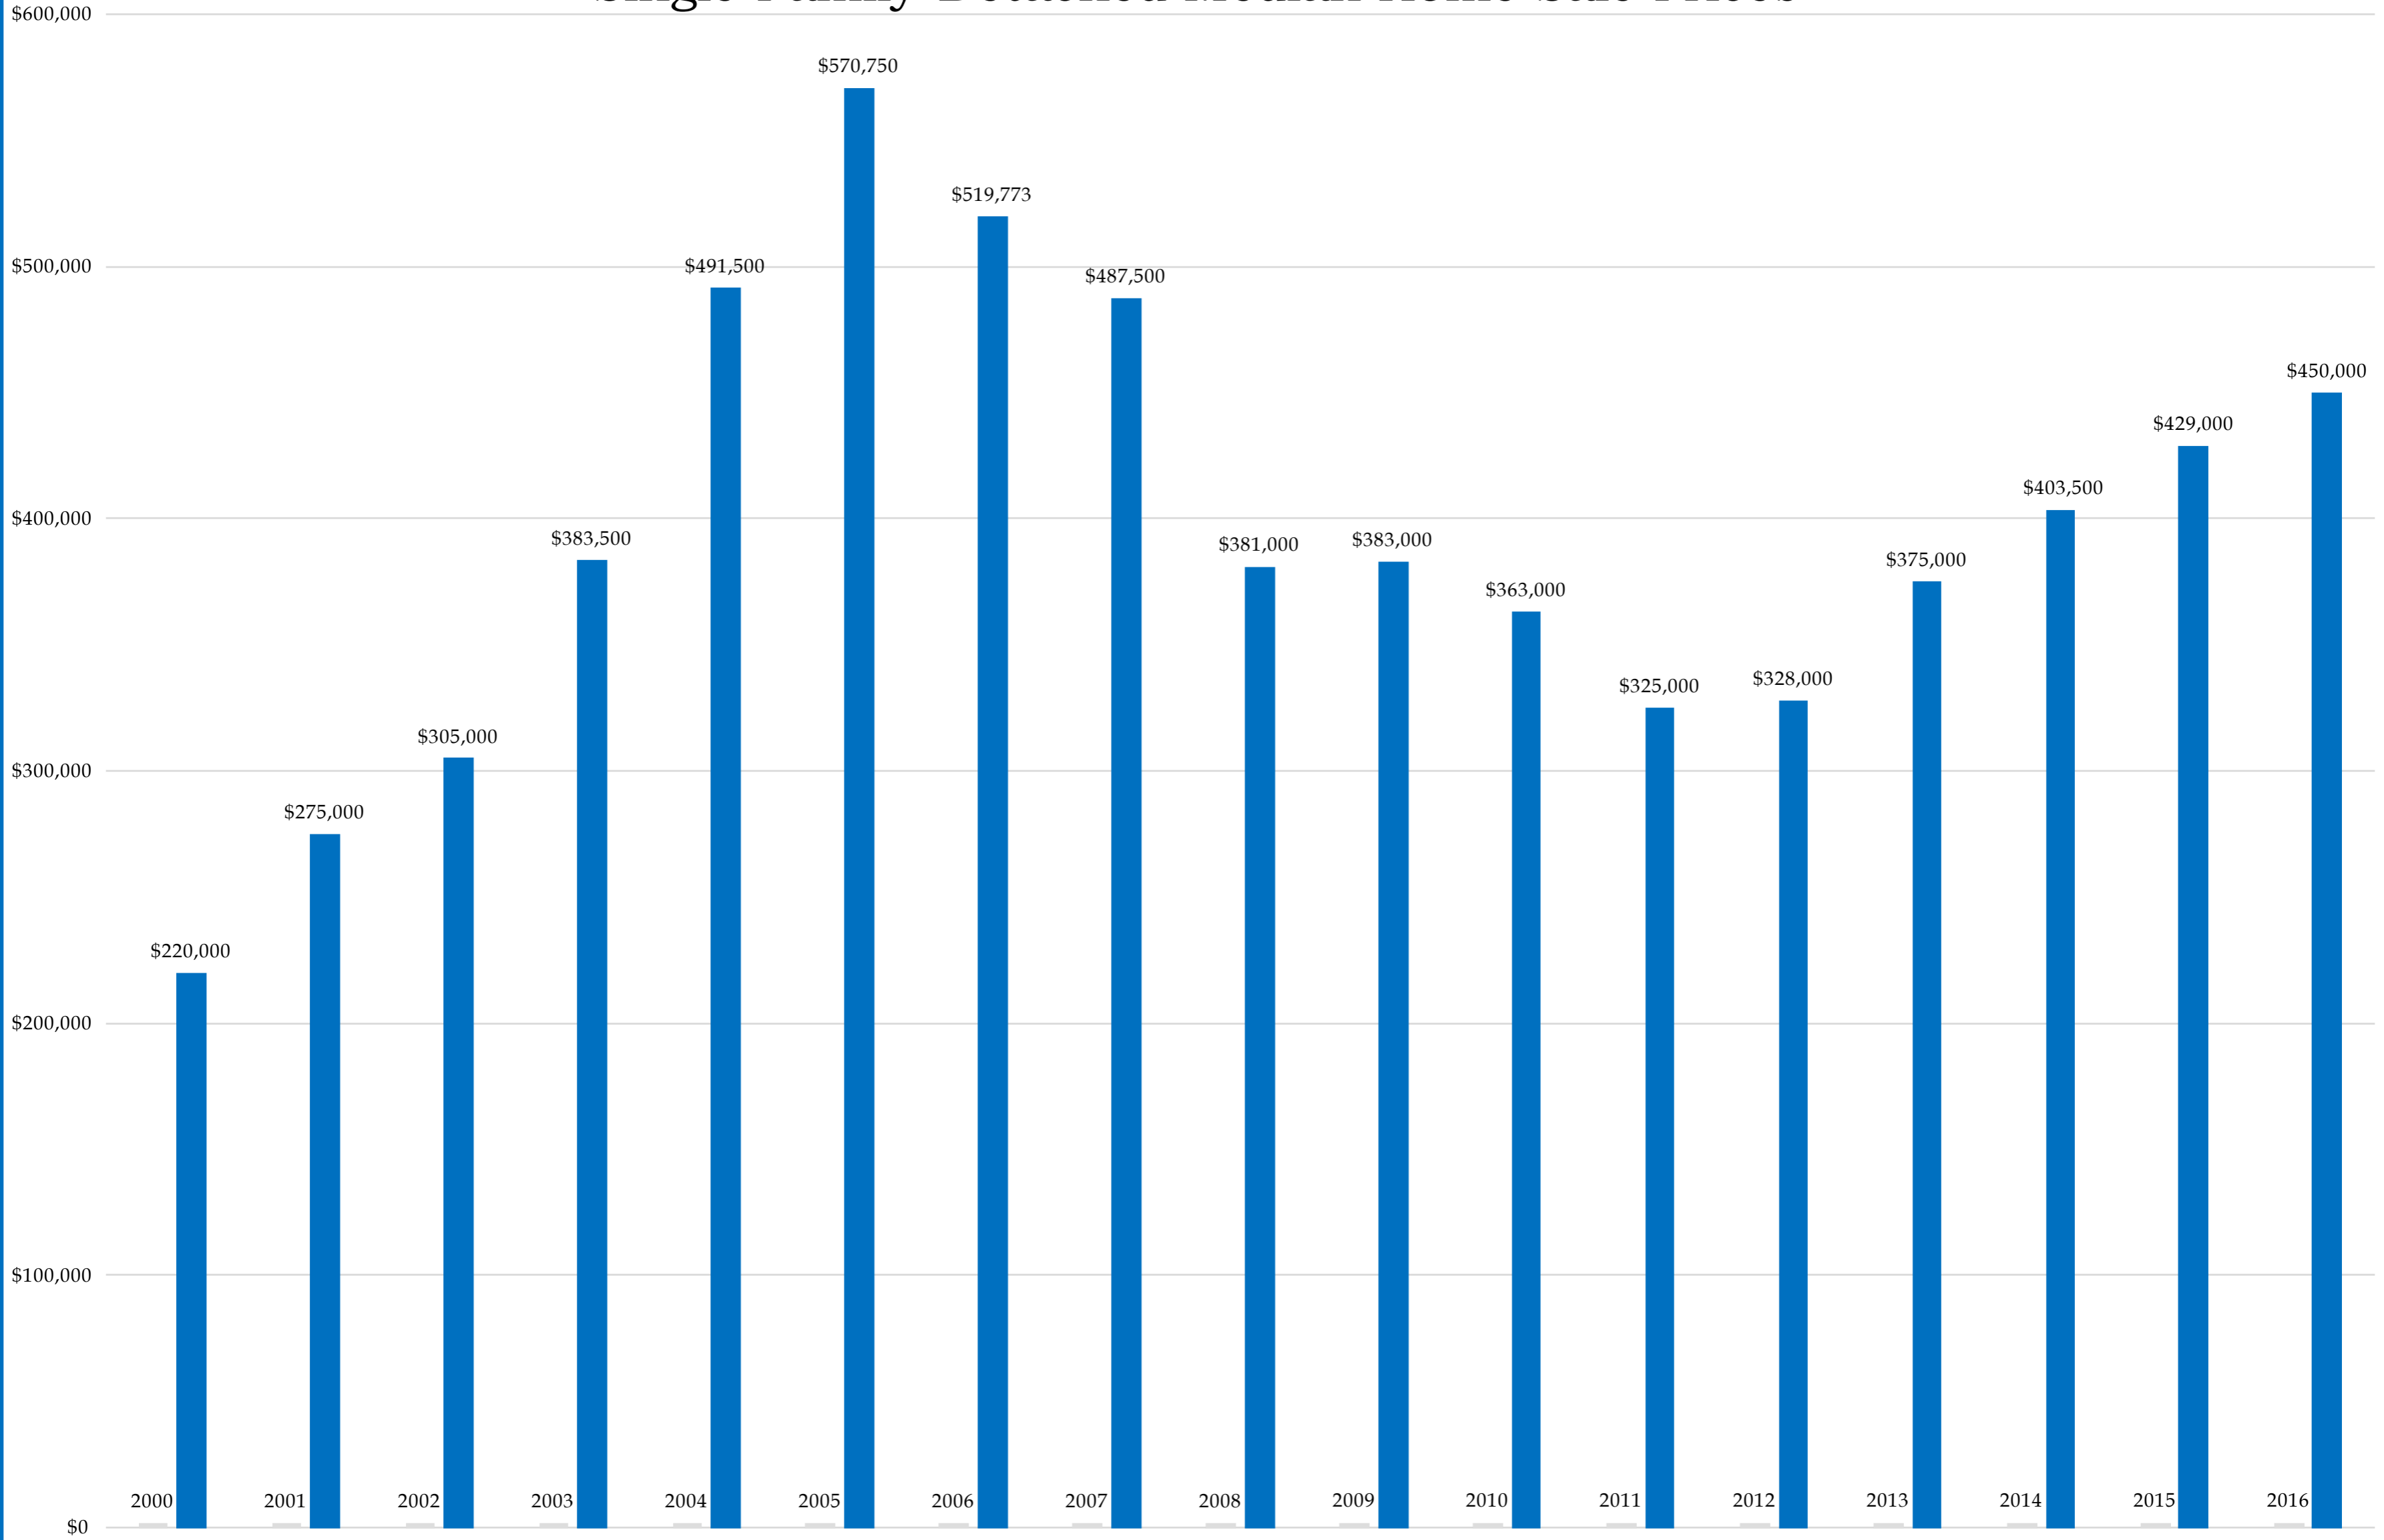

91978 (2000-2016)

Single Family Detached Median Home Sale Prices

91978 (2000-2016)

Condominium Median Home Sale Prices