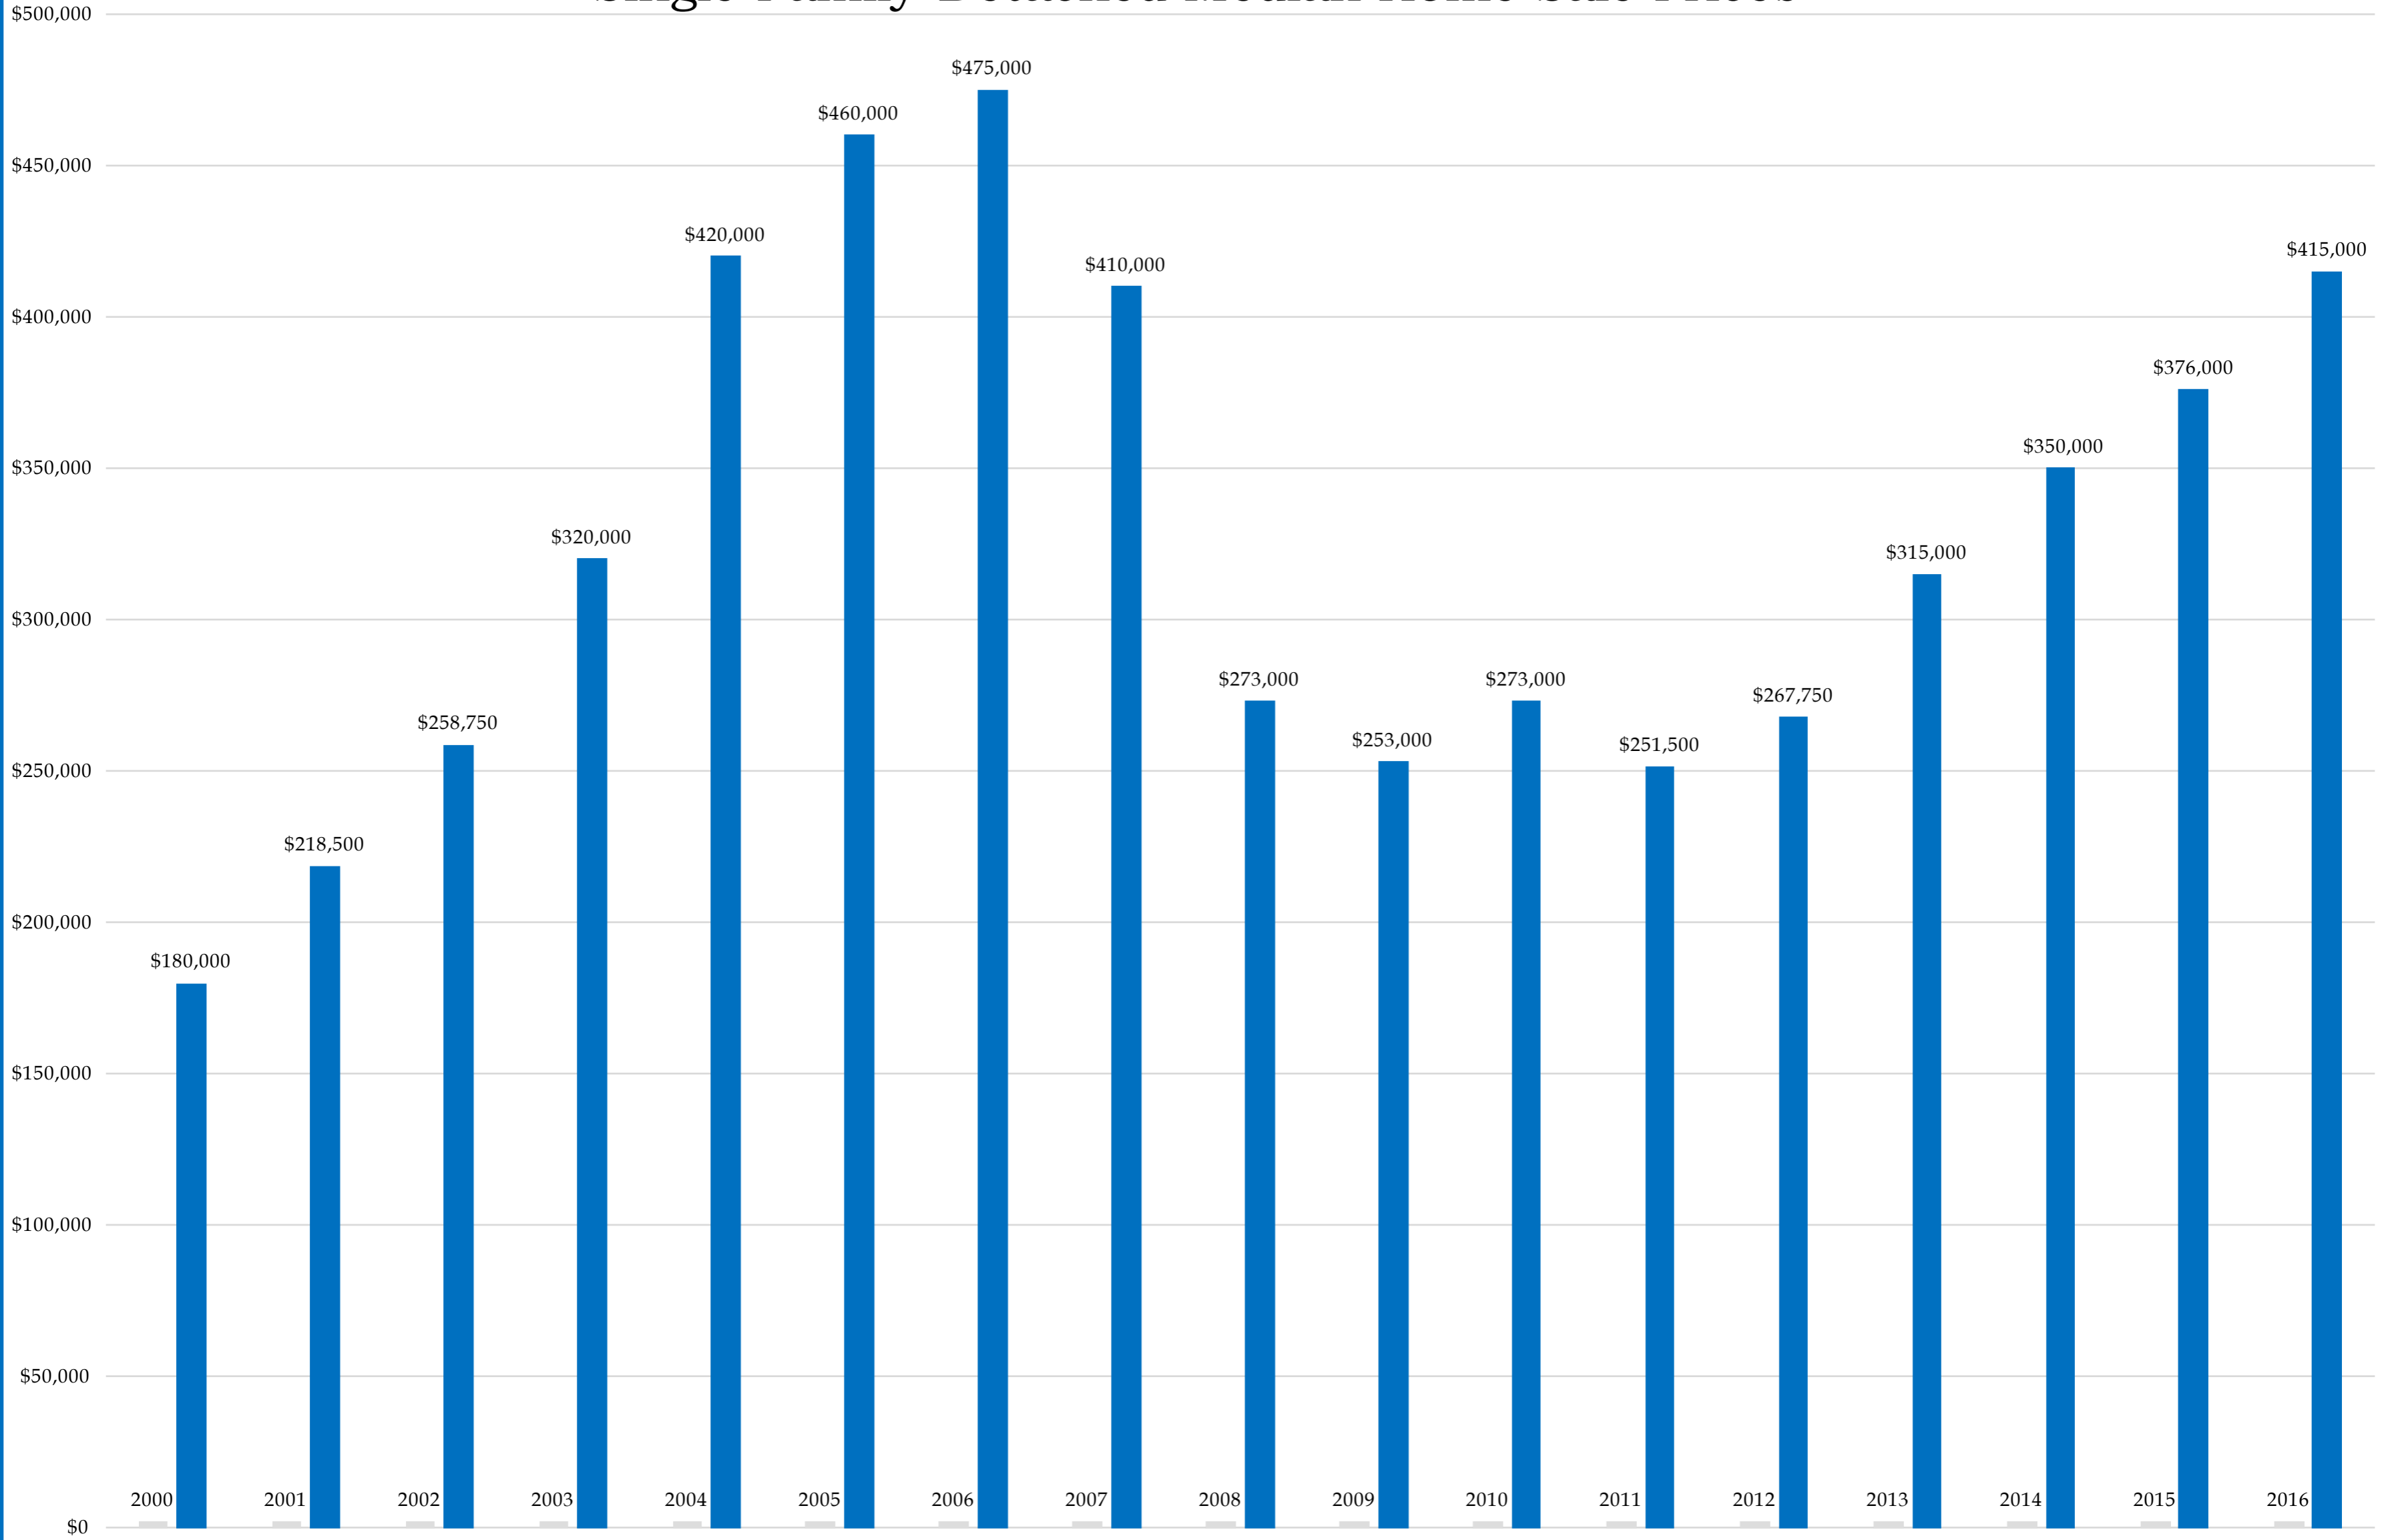

# 91977 (2000-2016)

## Single Family Detached Median Home Sale Prices