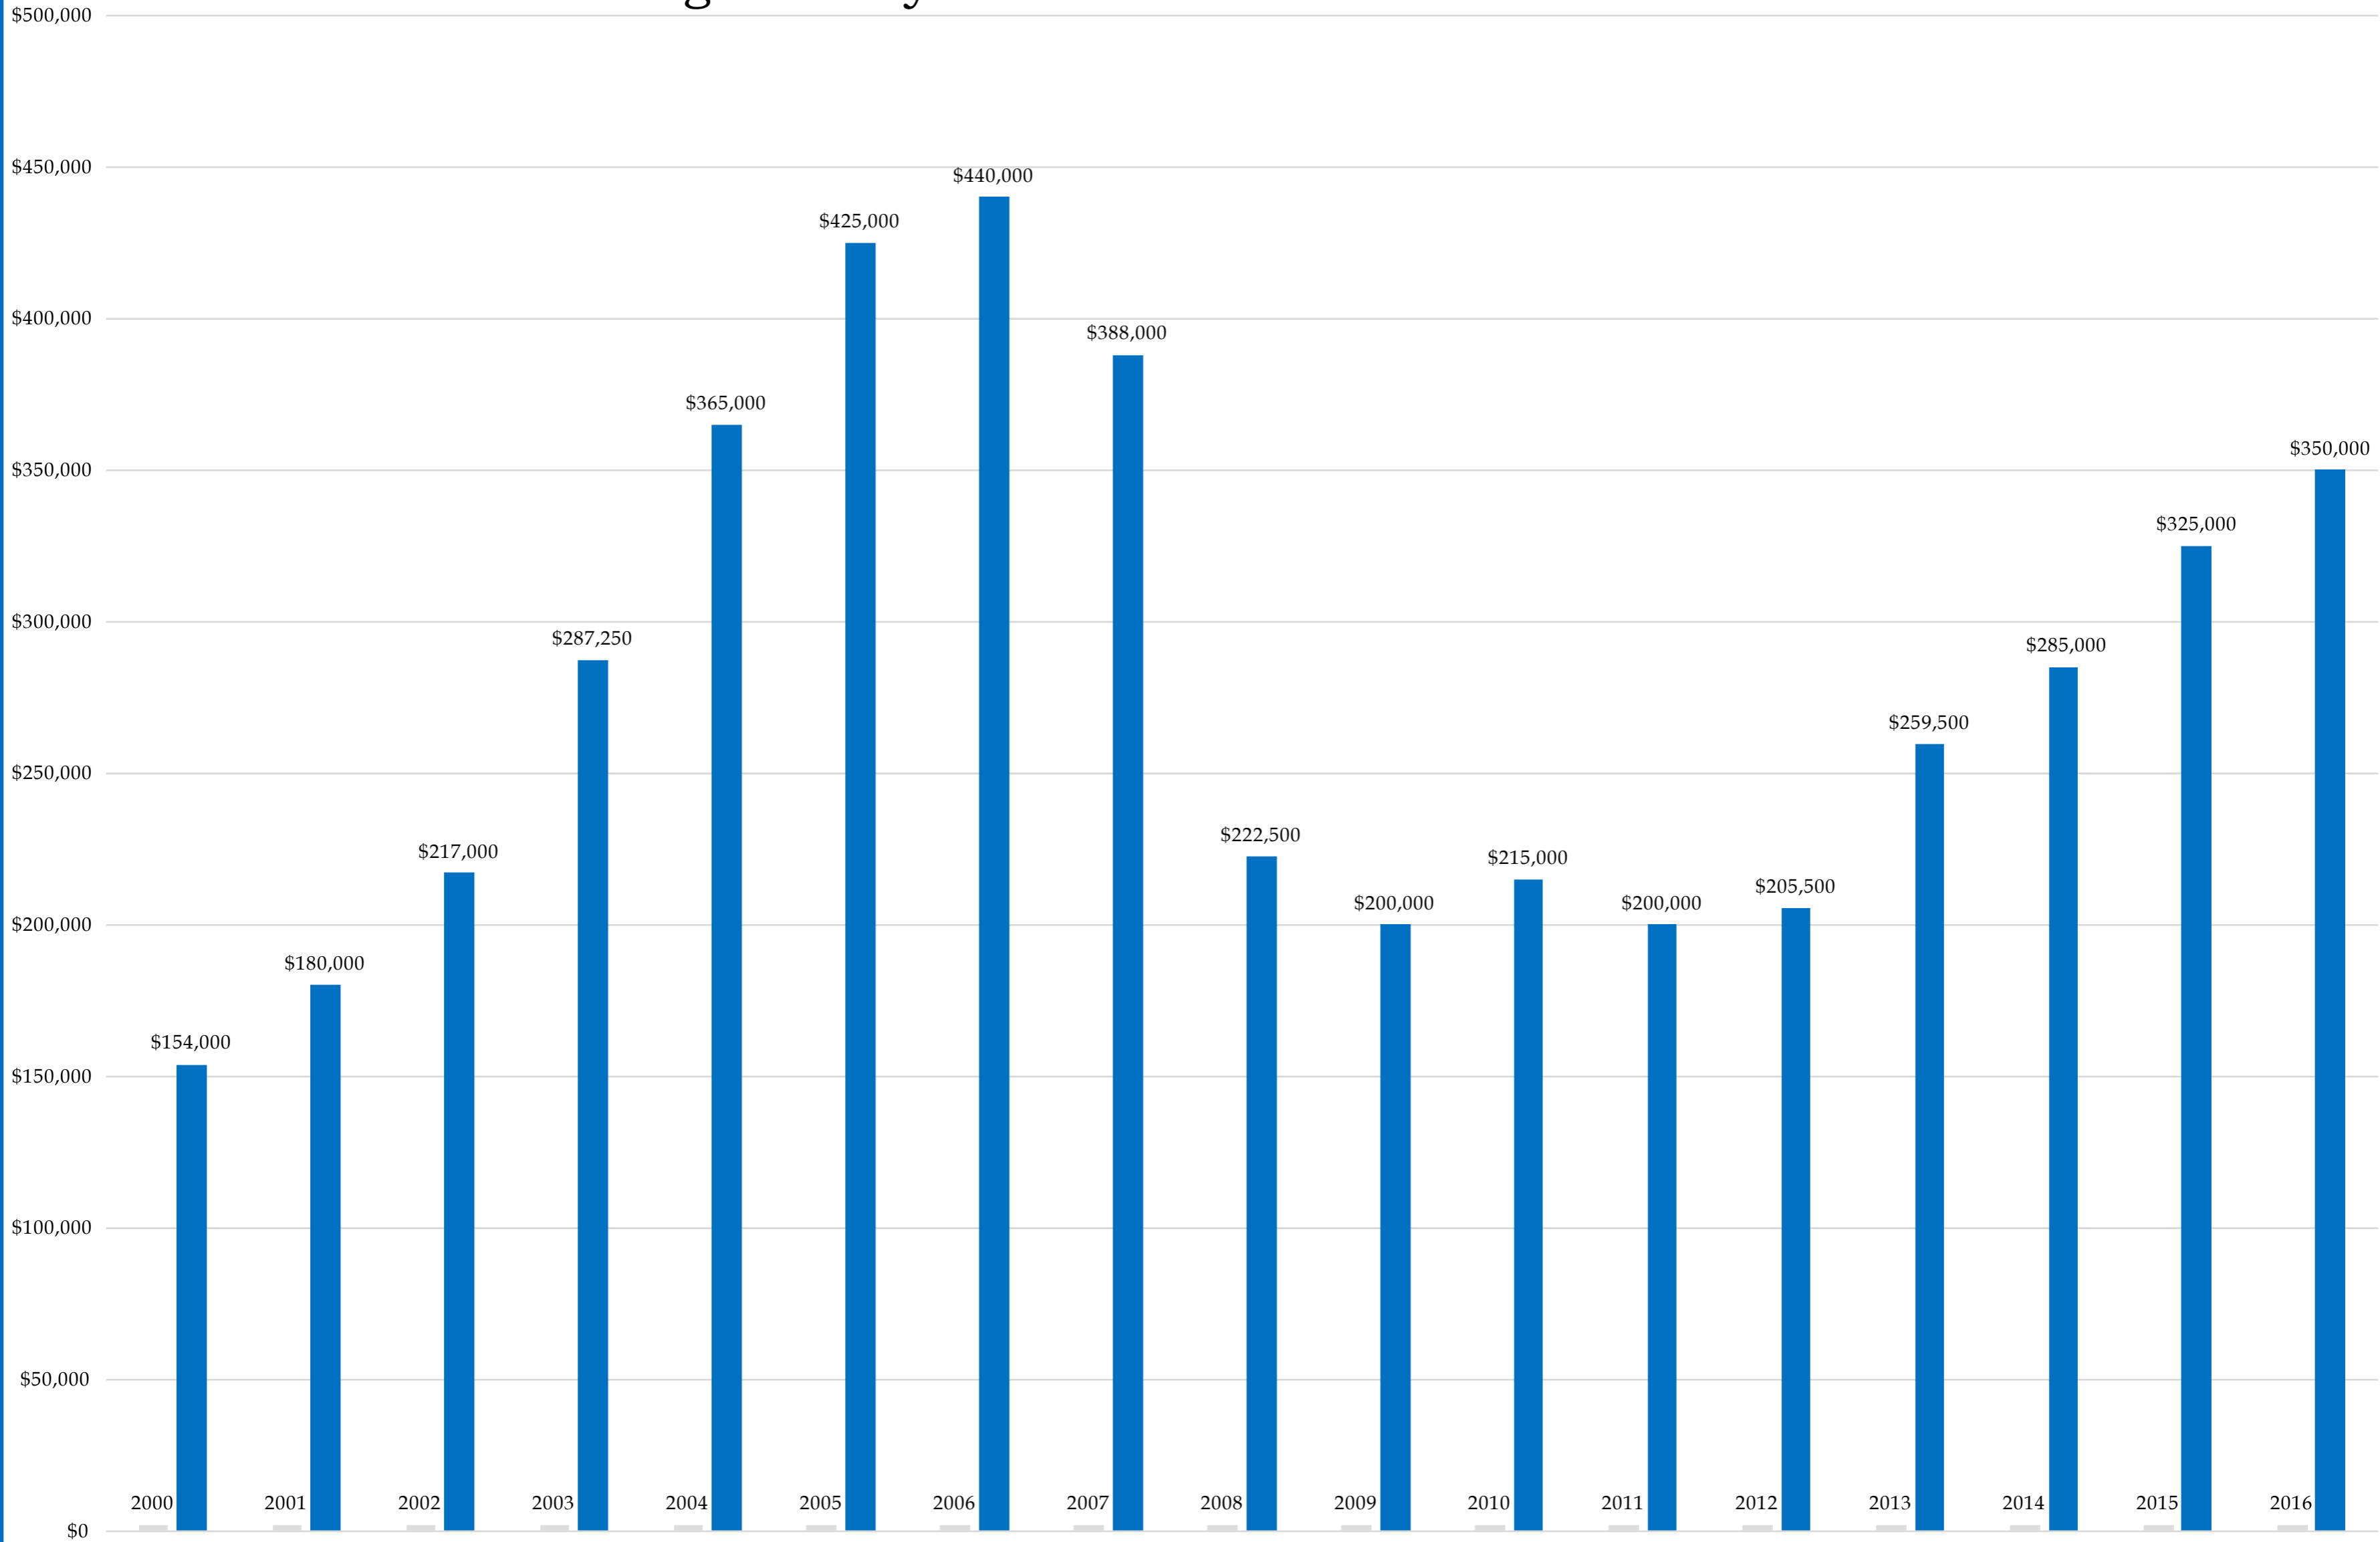

91950 (2000-2016)

Single Family Detached Median Home Sale Prices

91950 (2000-2016) Condominium Median Home Sale Prices