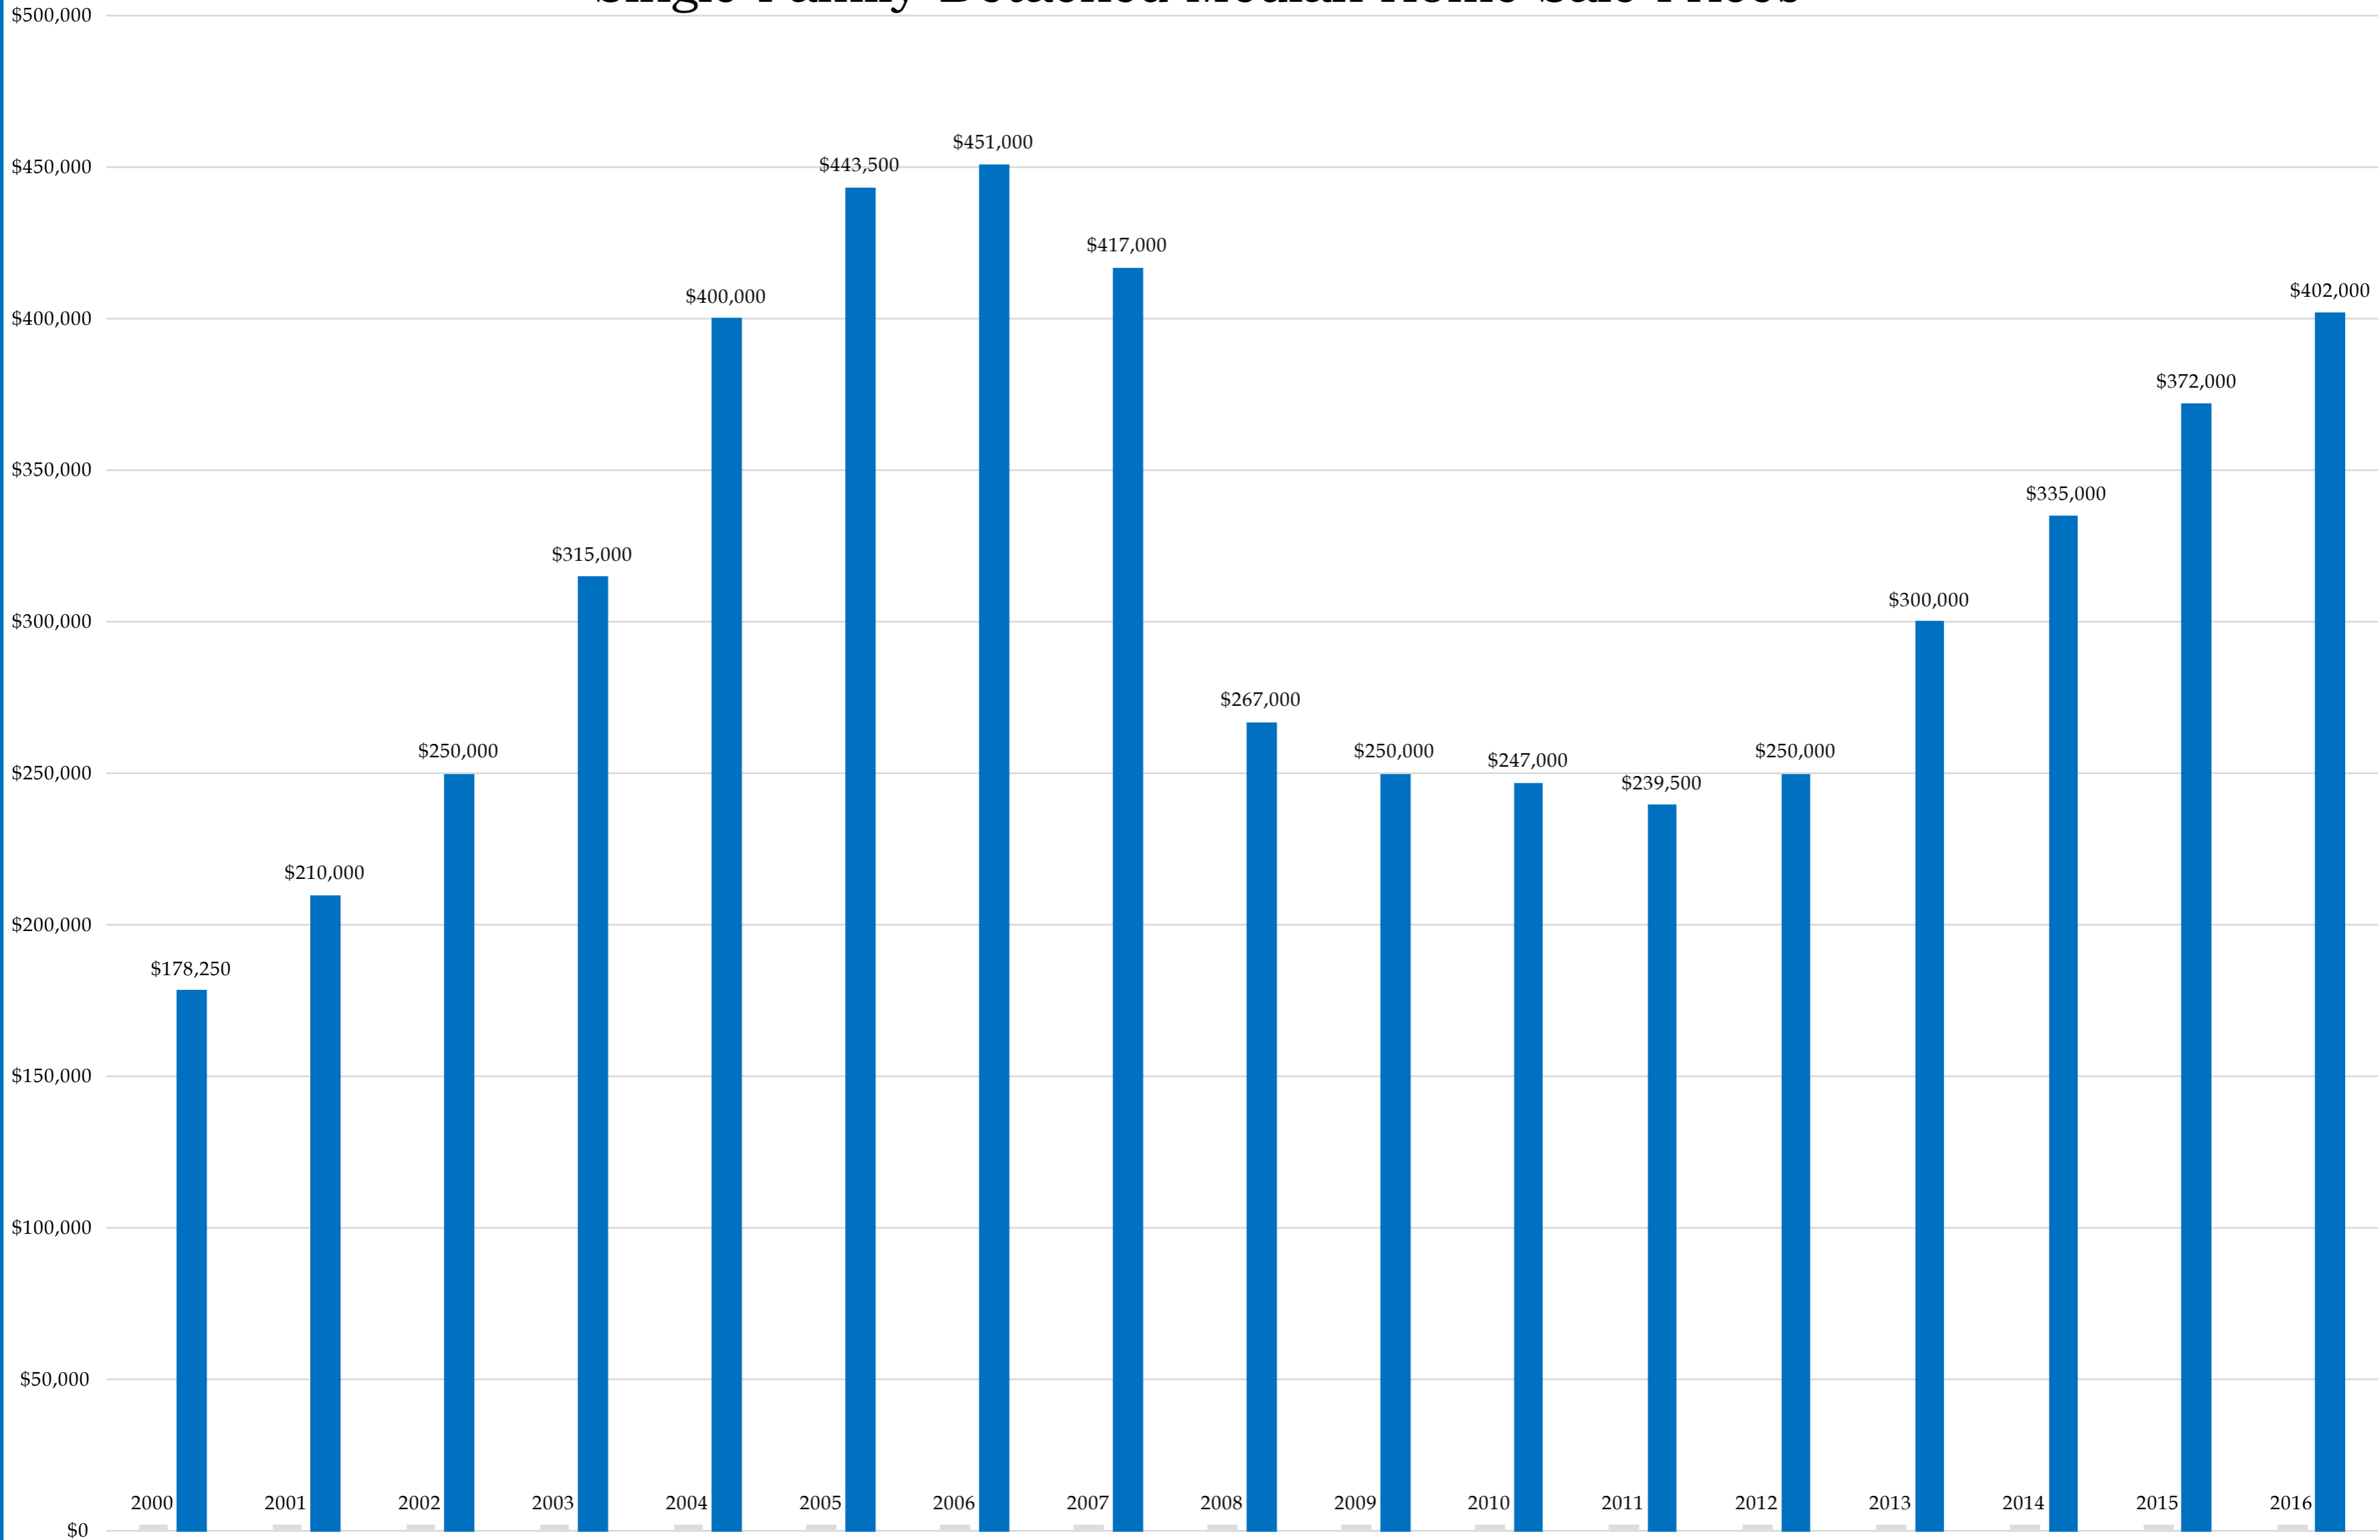

91945 (2000-2016)

Single Family Detached Median Home Sale Prices

91945 (2000-2016)

Condominium Median Home Sale Prices