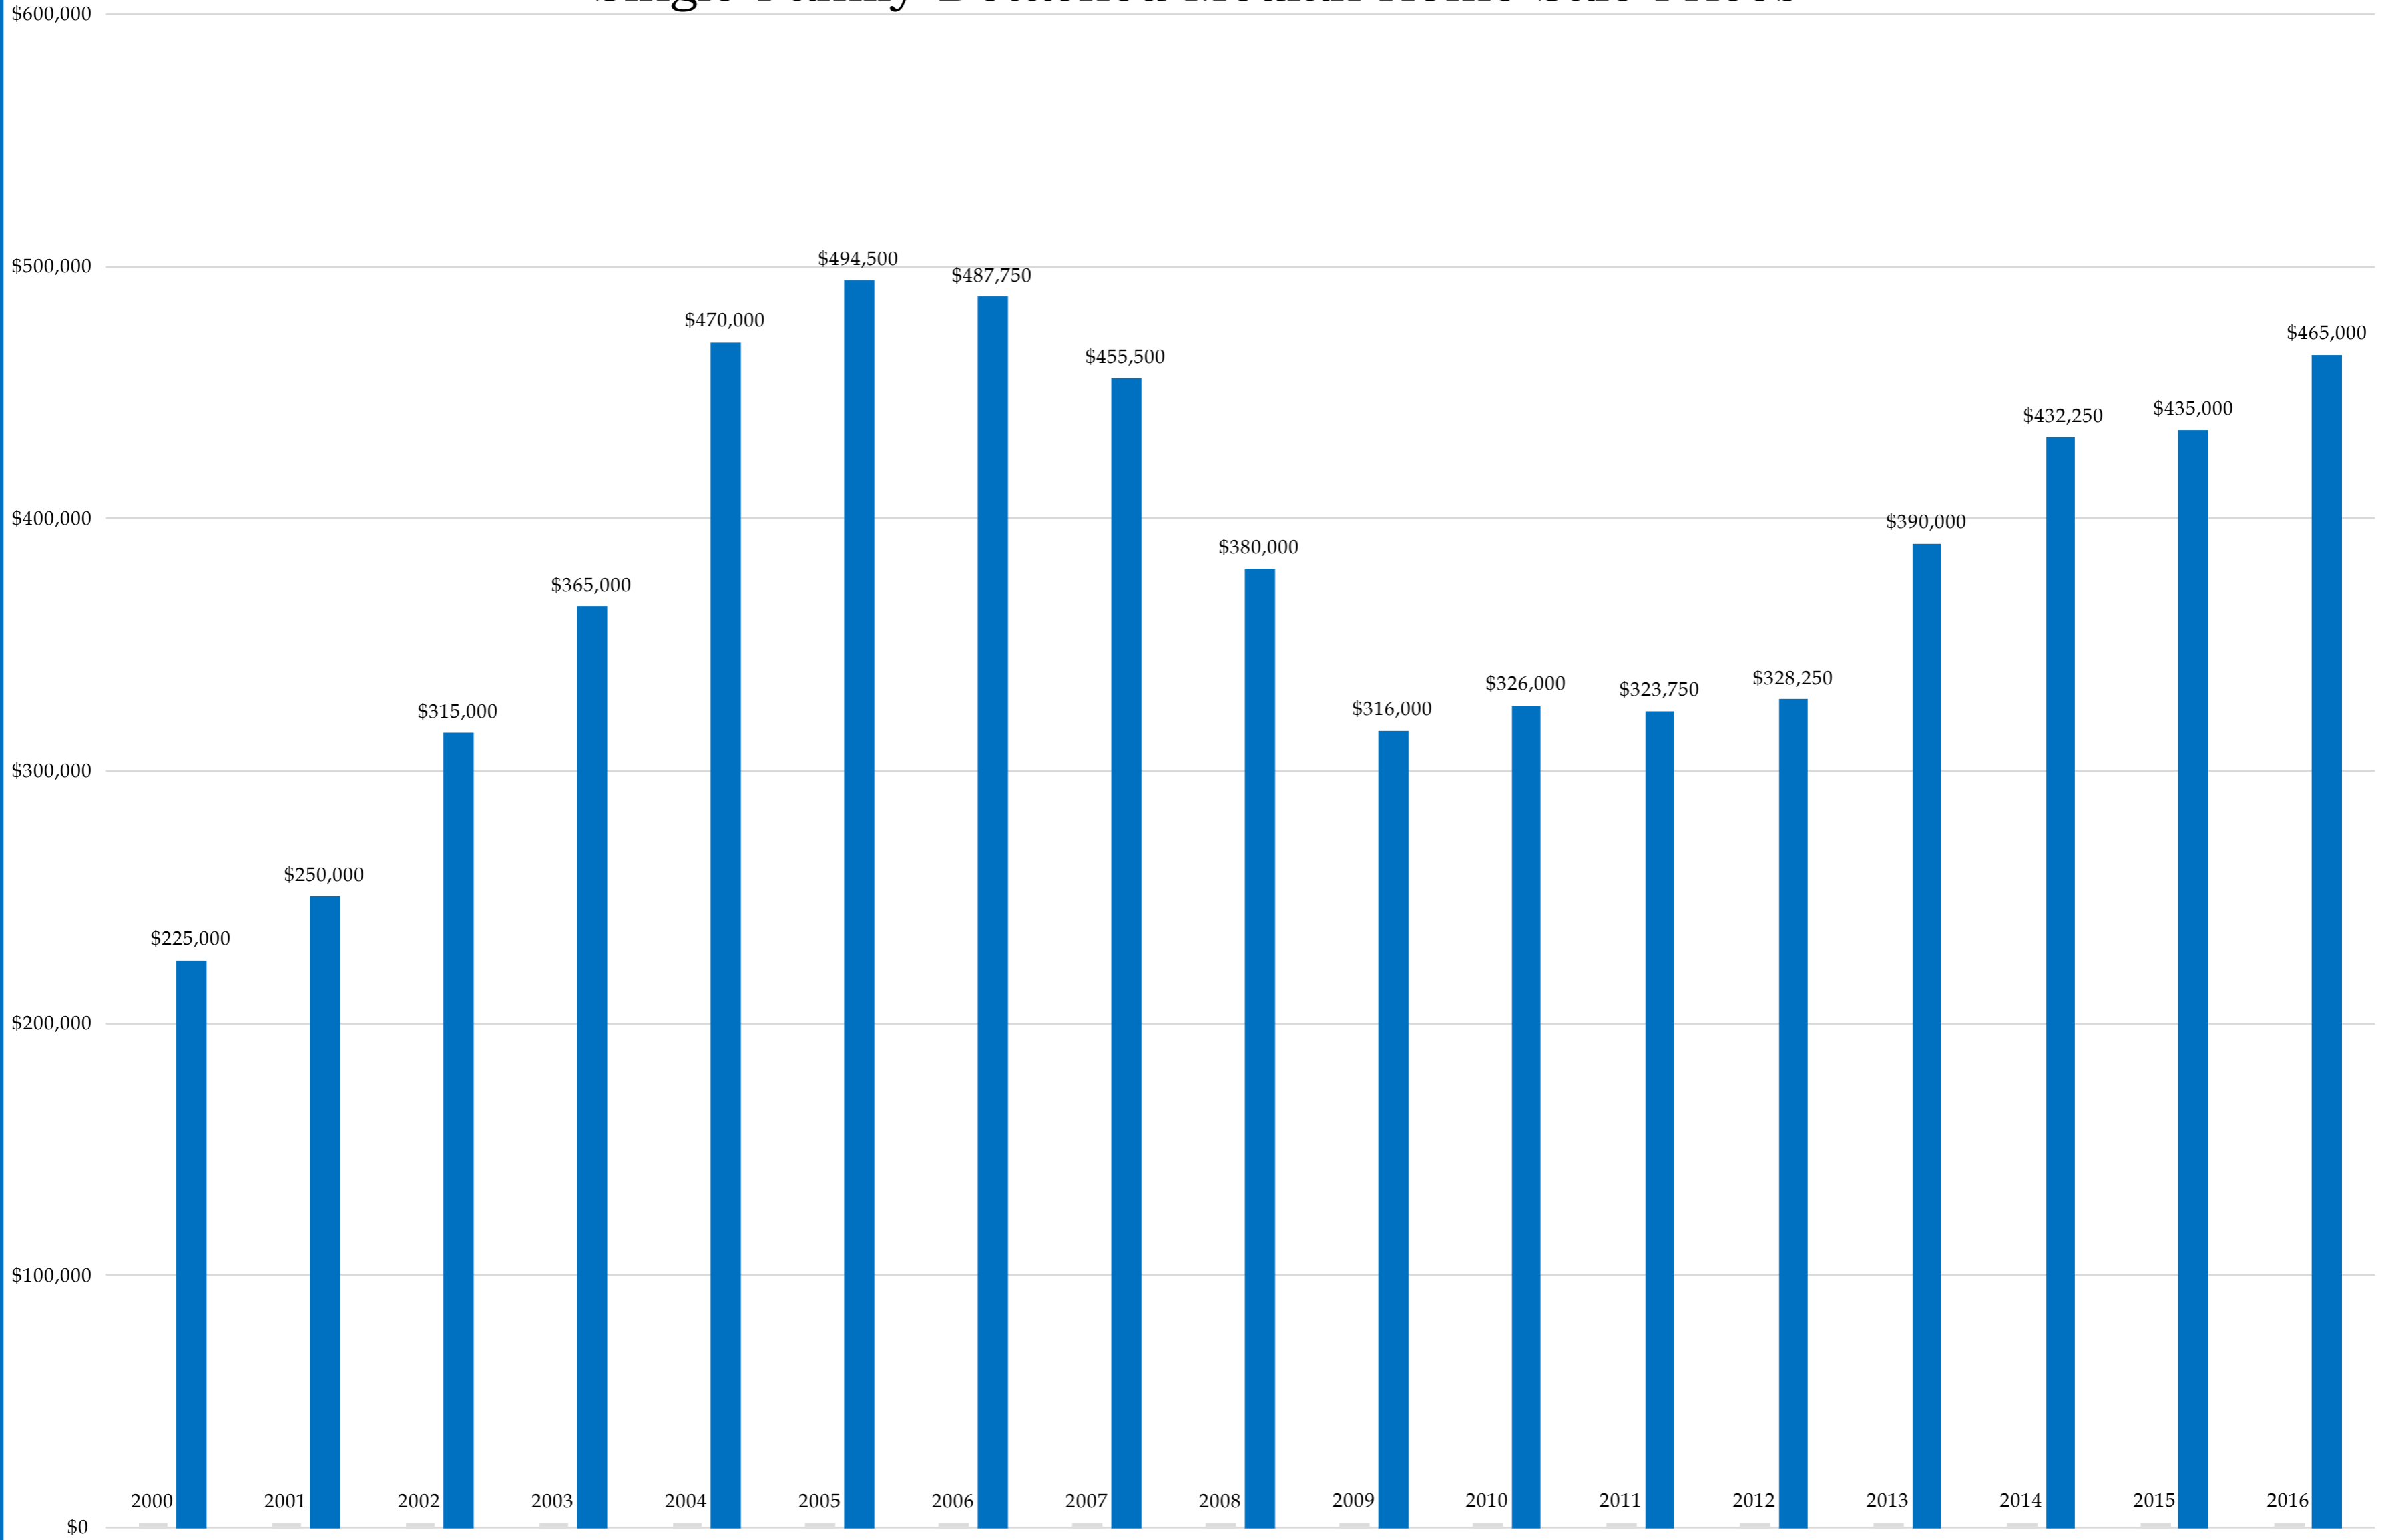

91942 (2000-2016)

Single Family Detached Median Home Sale Prices

91942 (2000-2016)

Condominium Median Home Sale Prices