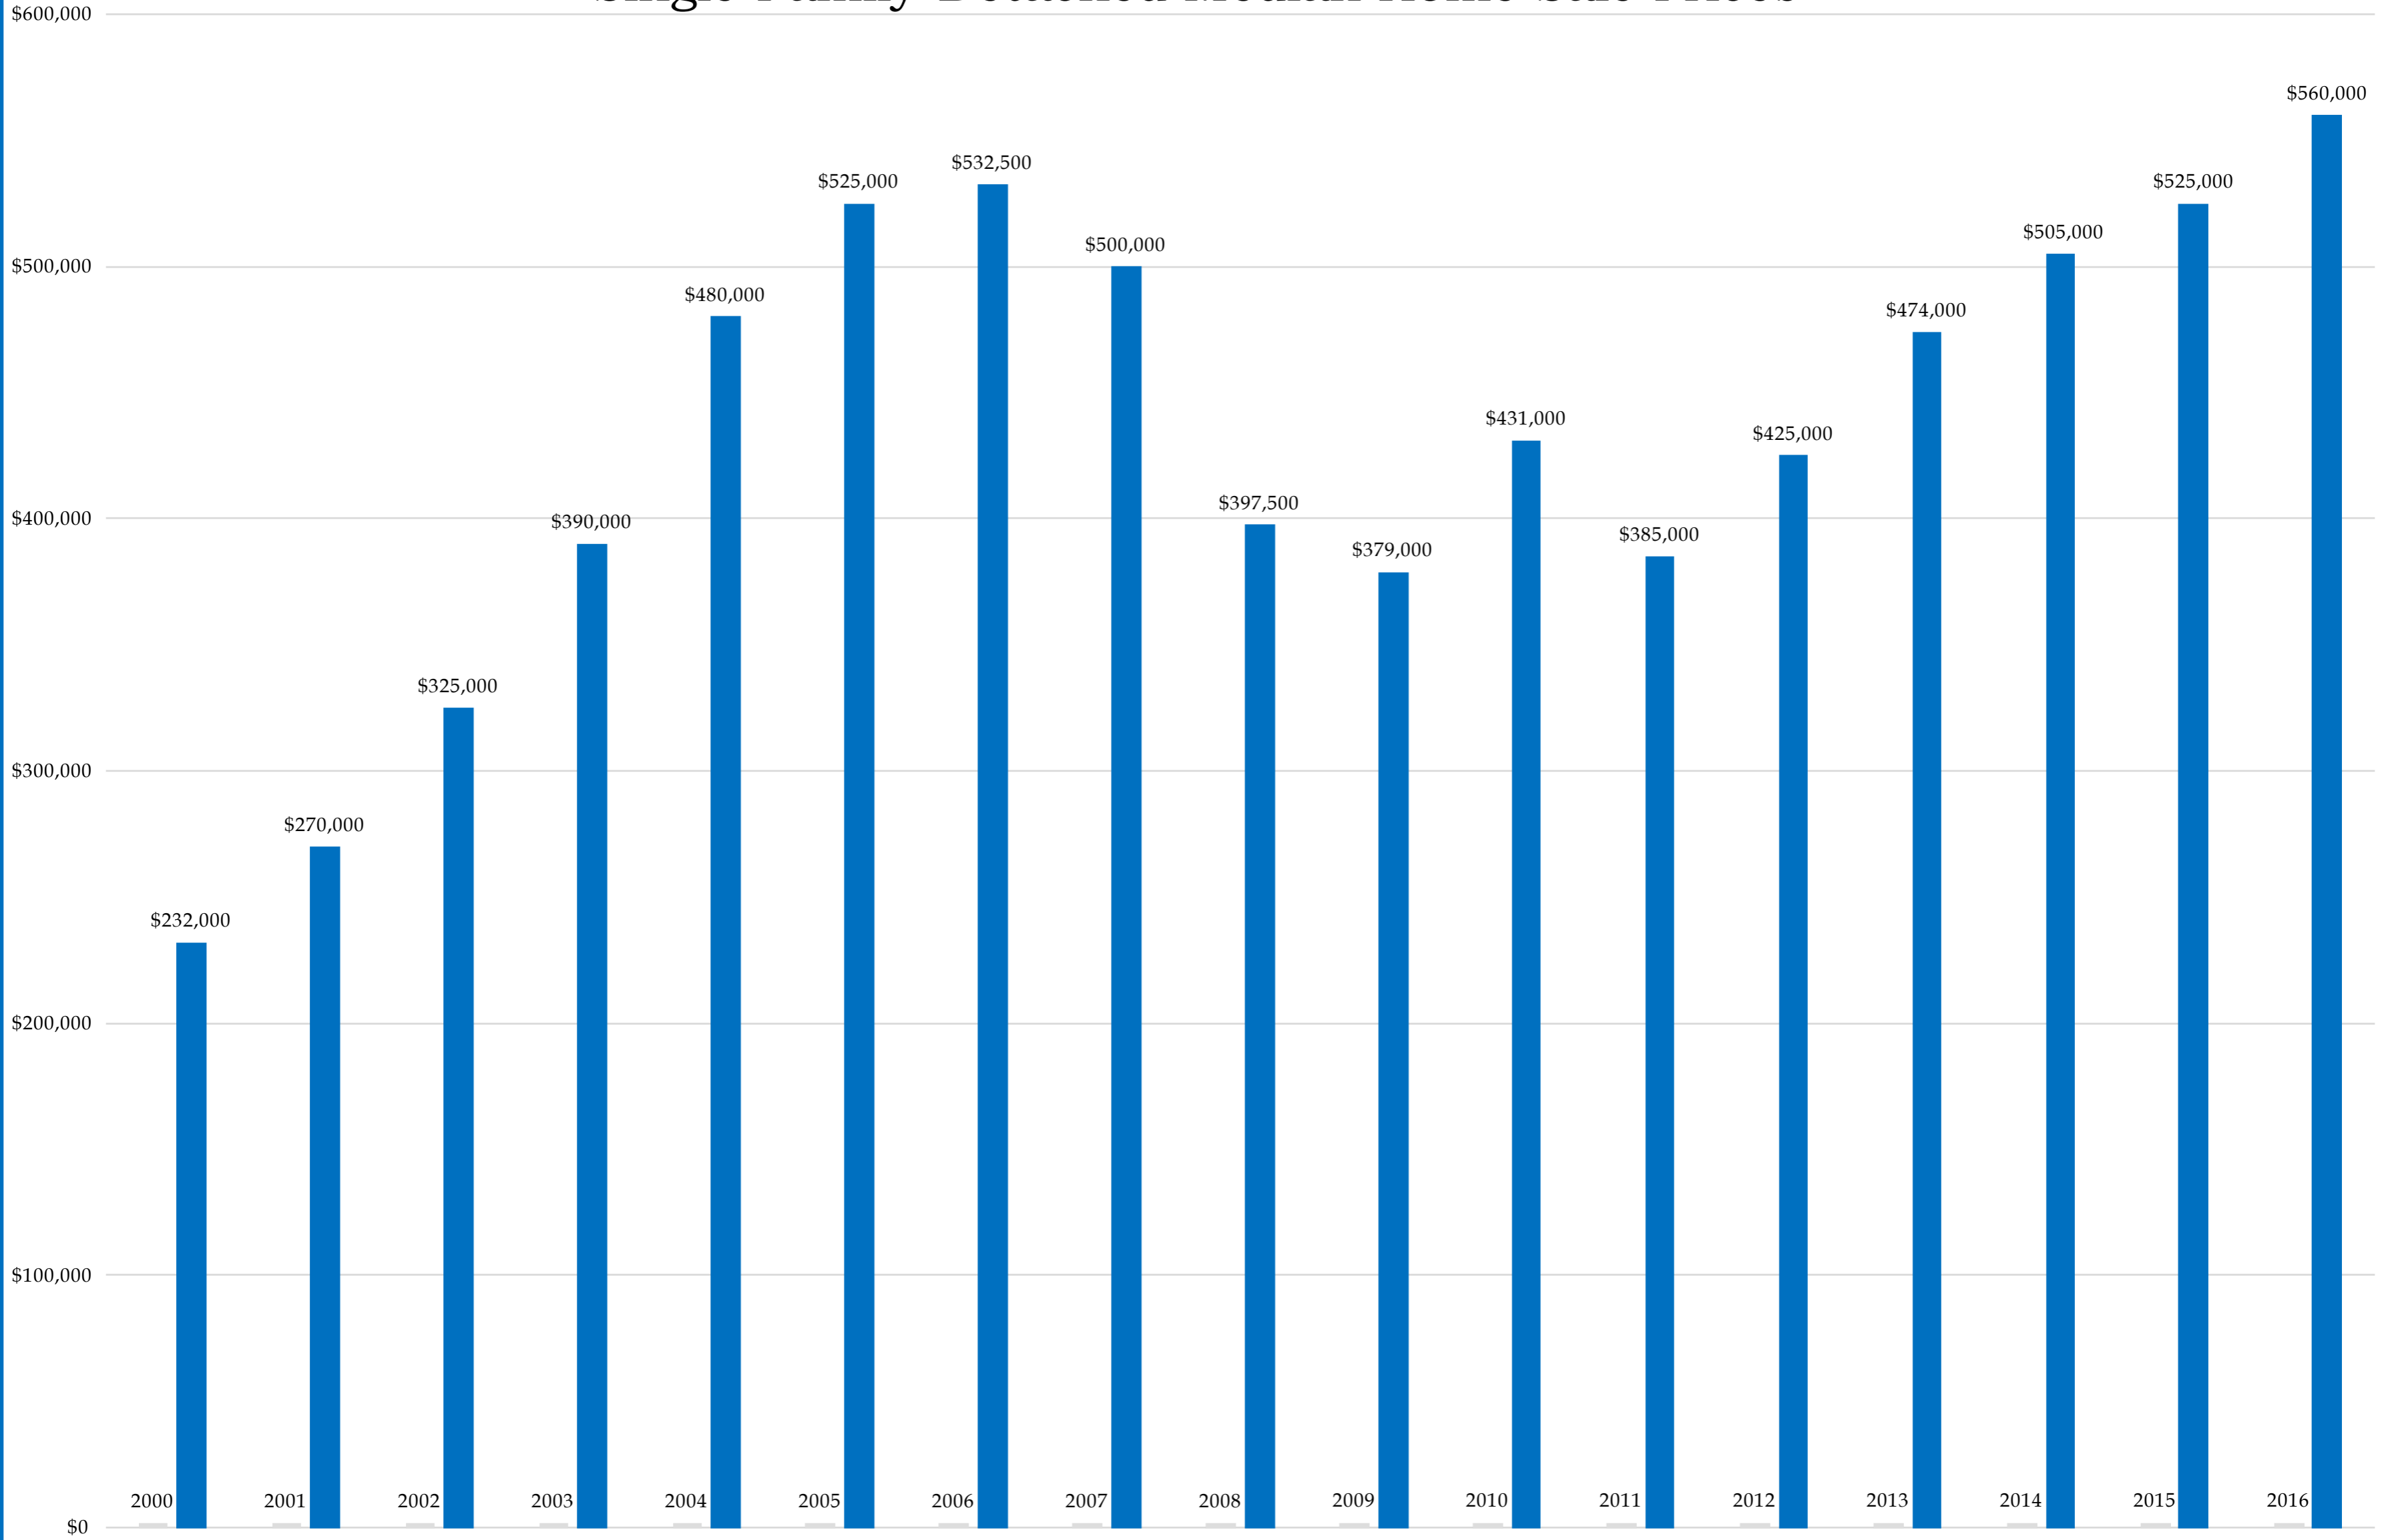

91941 (2000-2016)

Single Family Detached Median Home Sale Prices

91941 (2000-2016)

Condominium Median Home Sale Prices