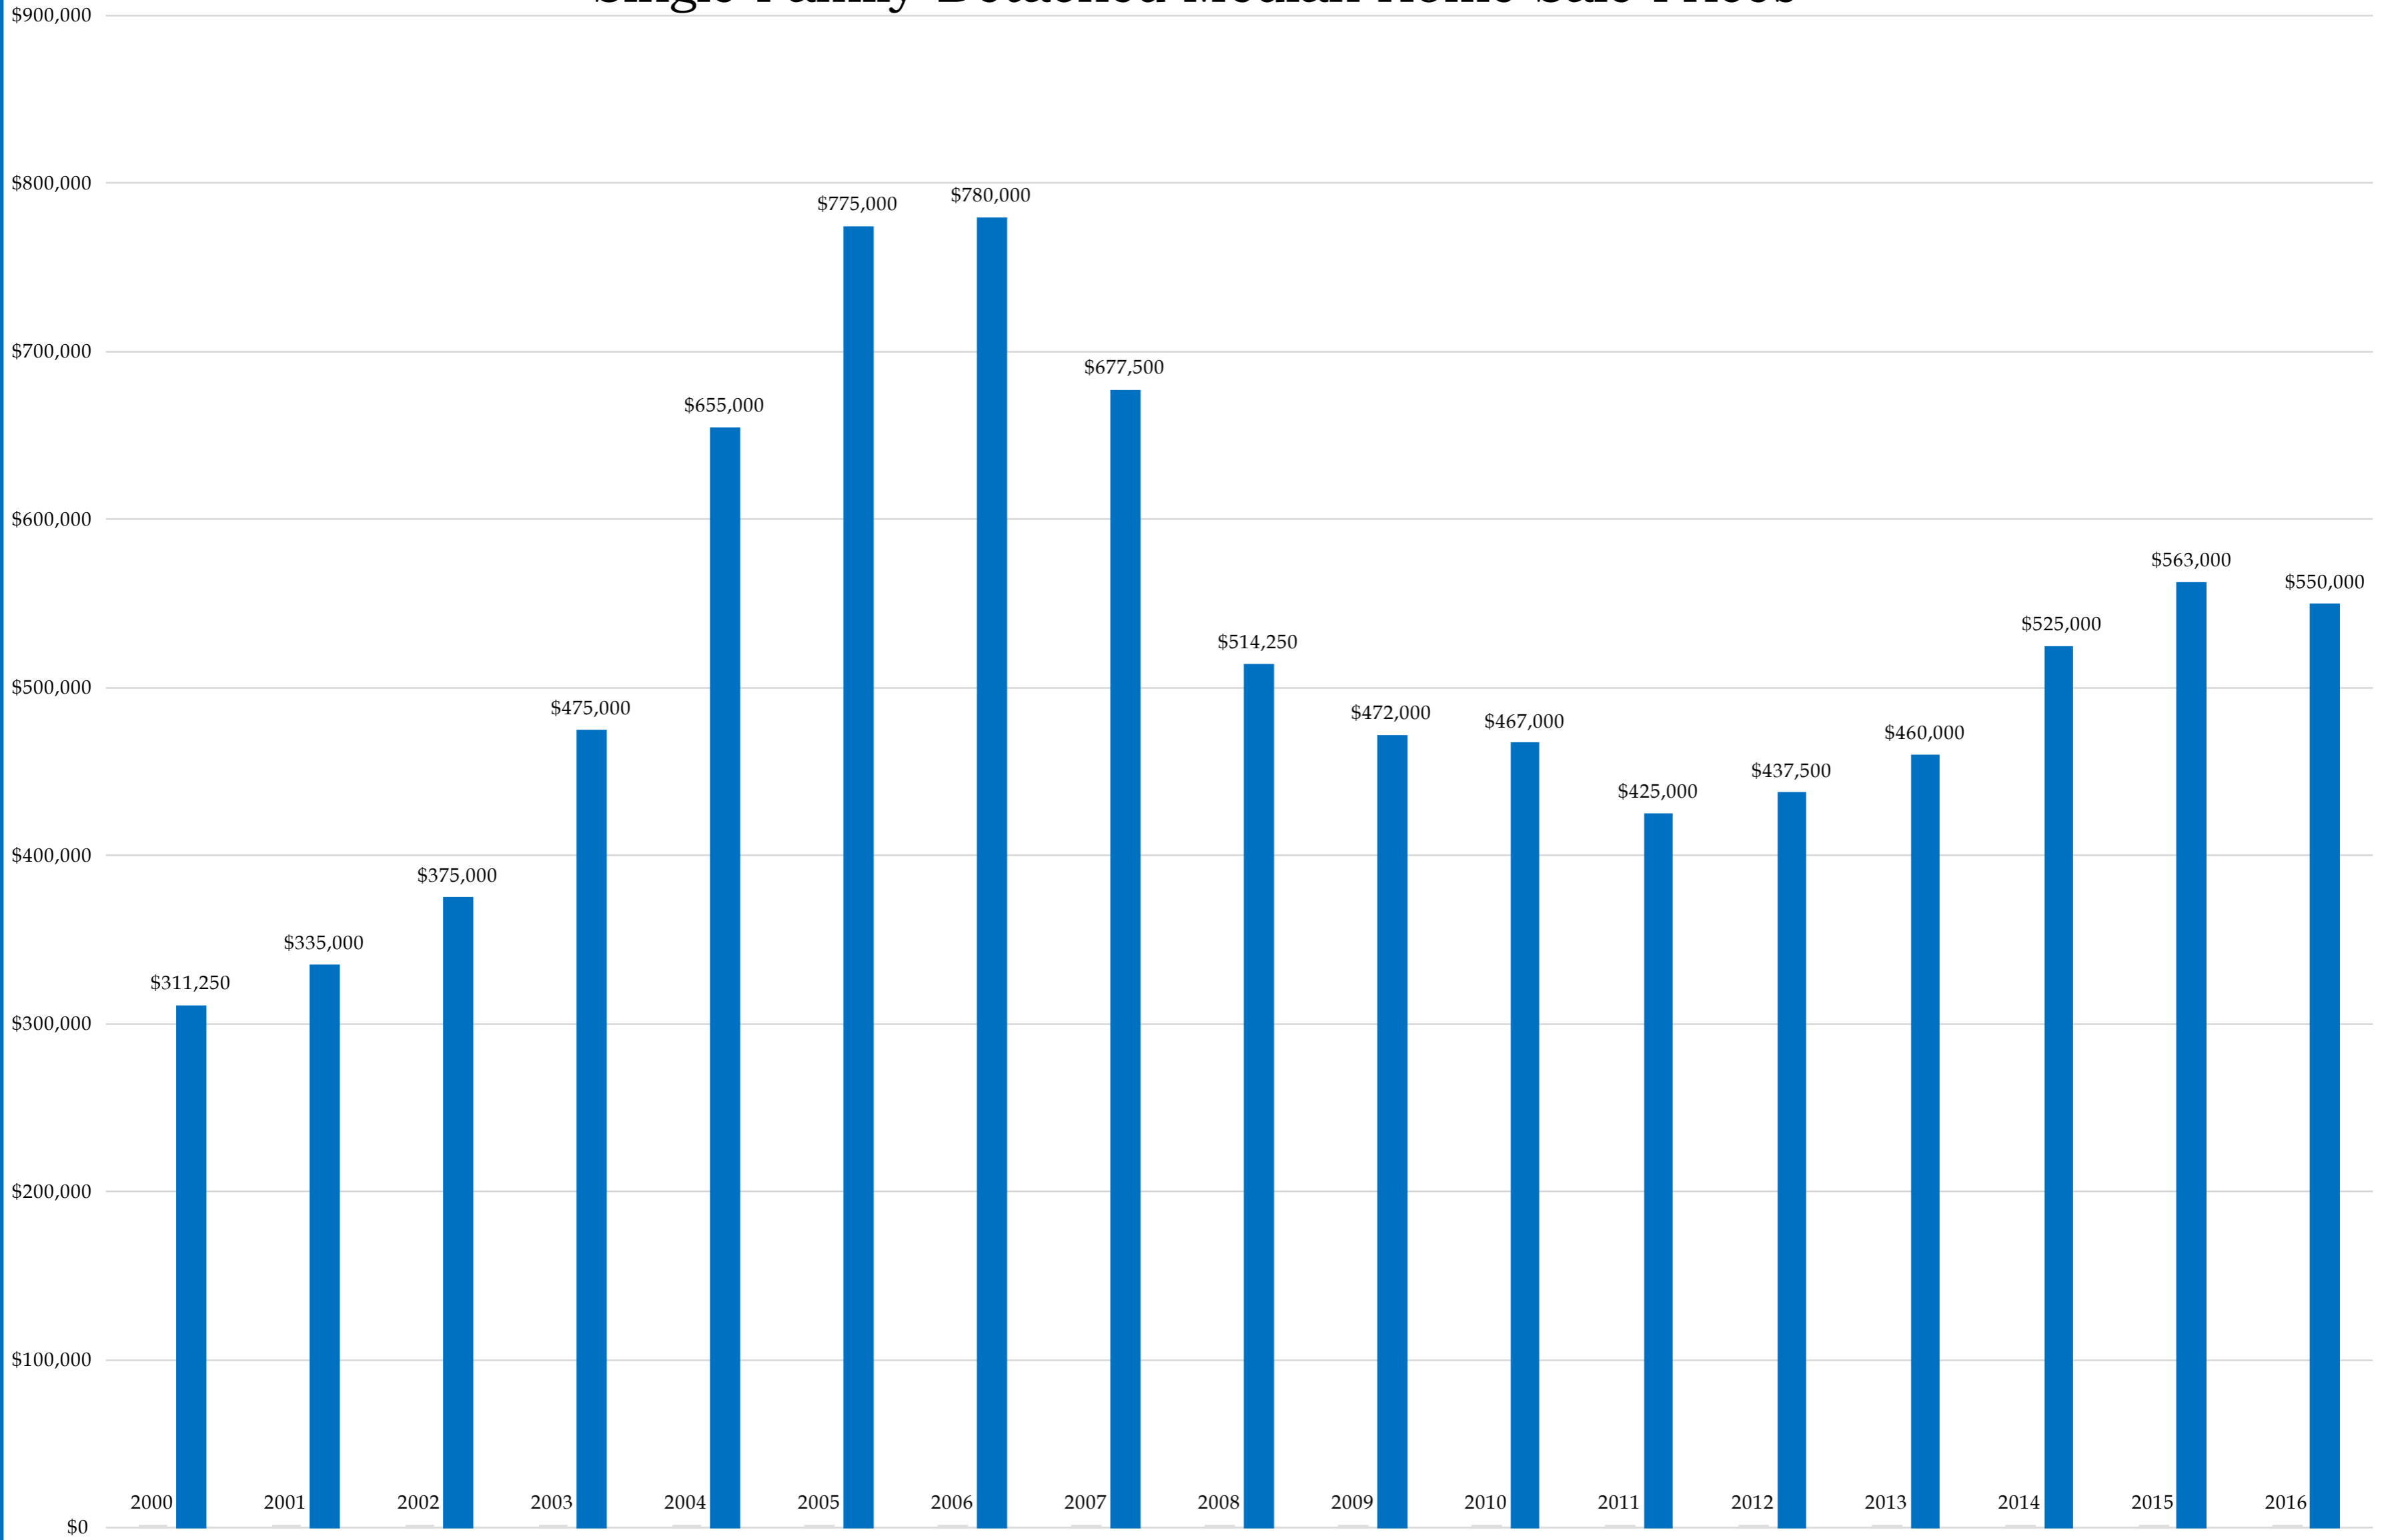

91935 (2000-2016)

Single Family Detached Median Home Sale Prices

91935 (2000-2016)

Condominium Median Home Sale Prices