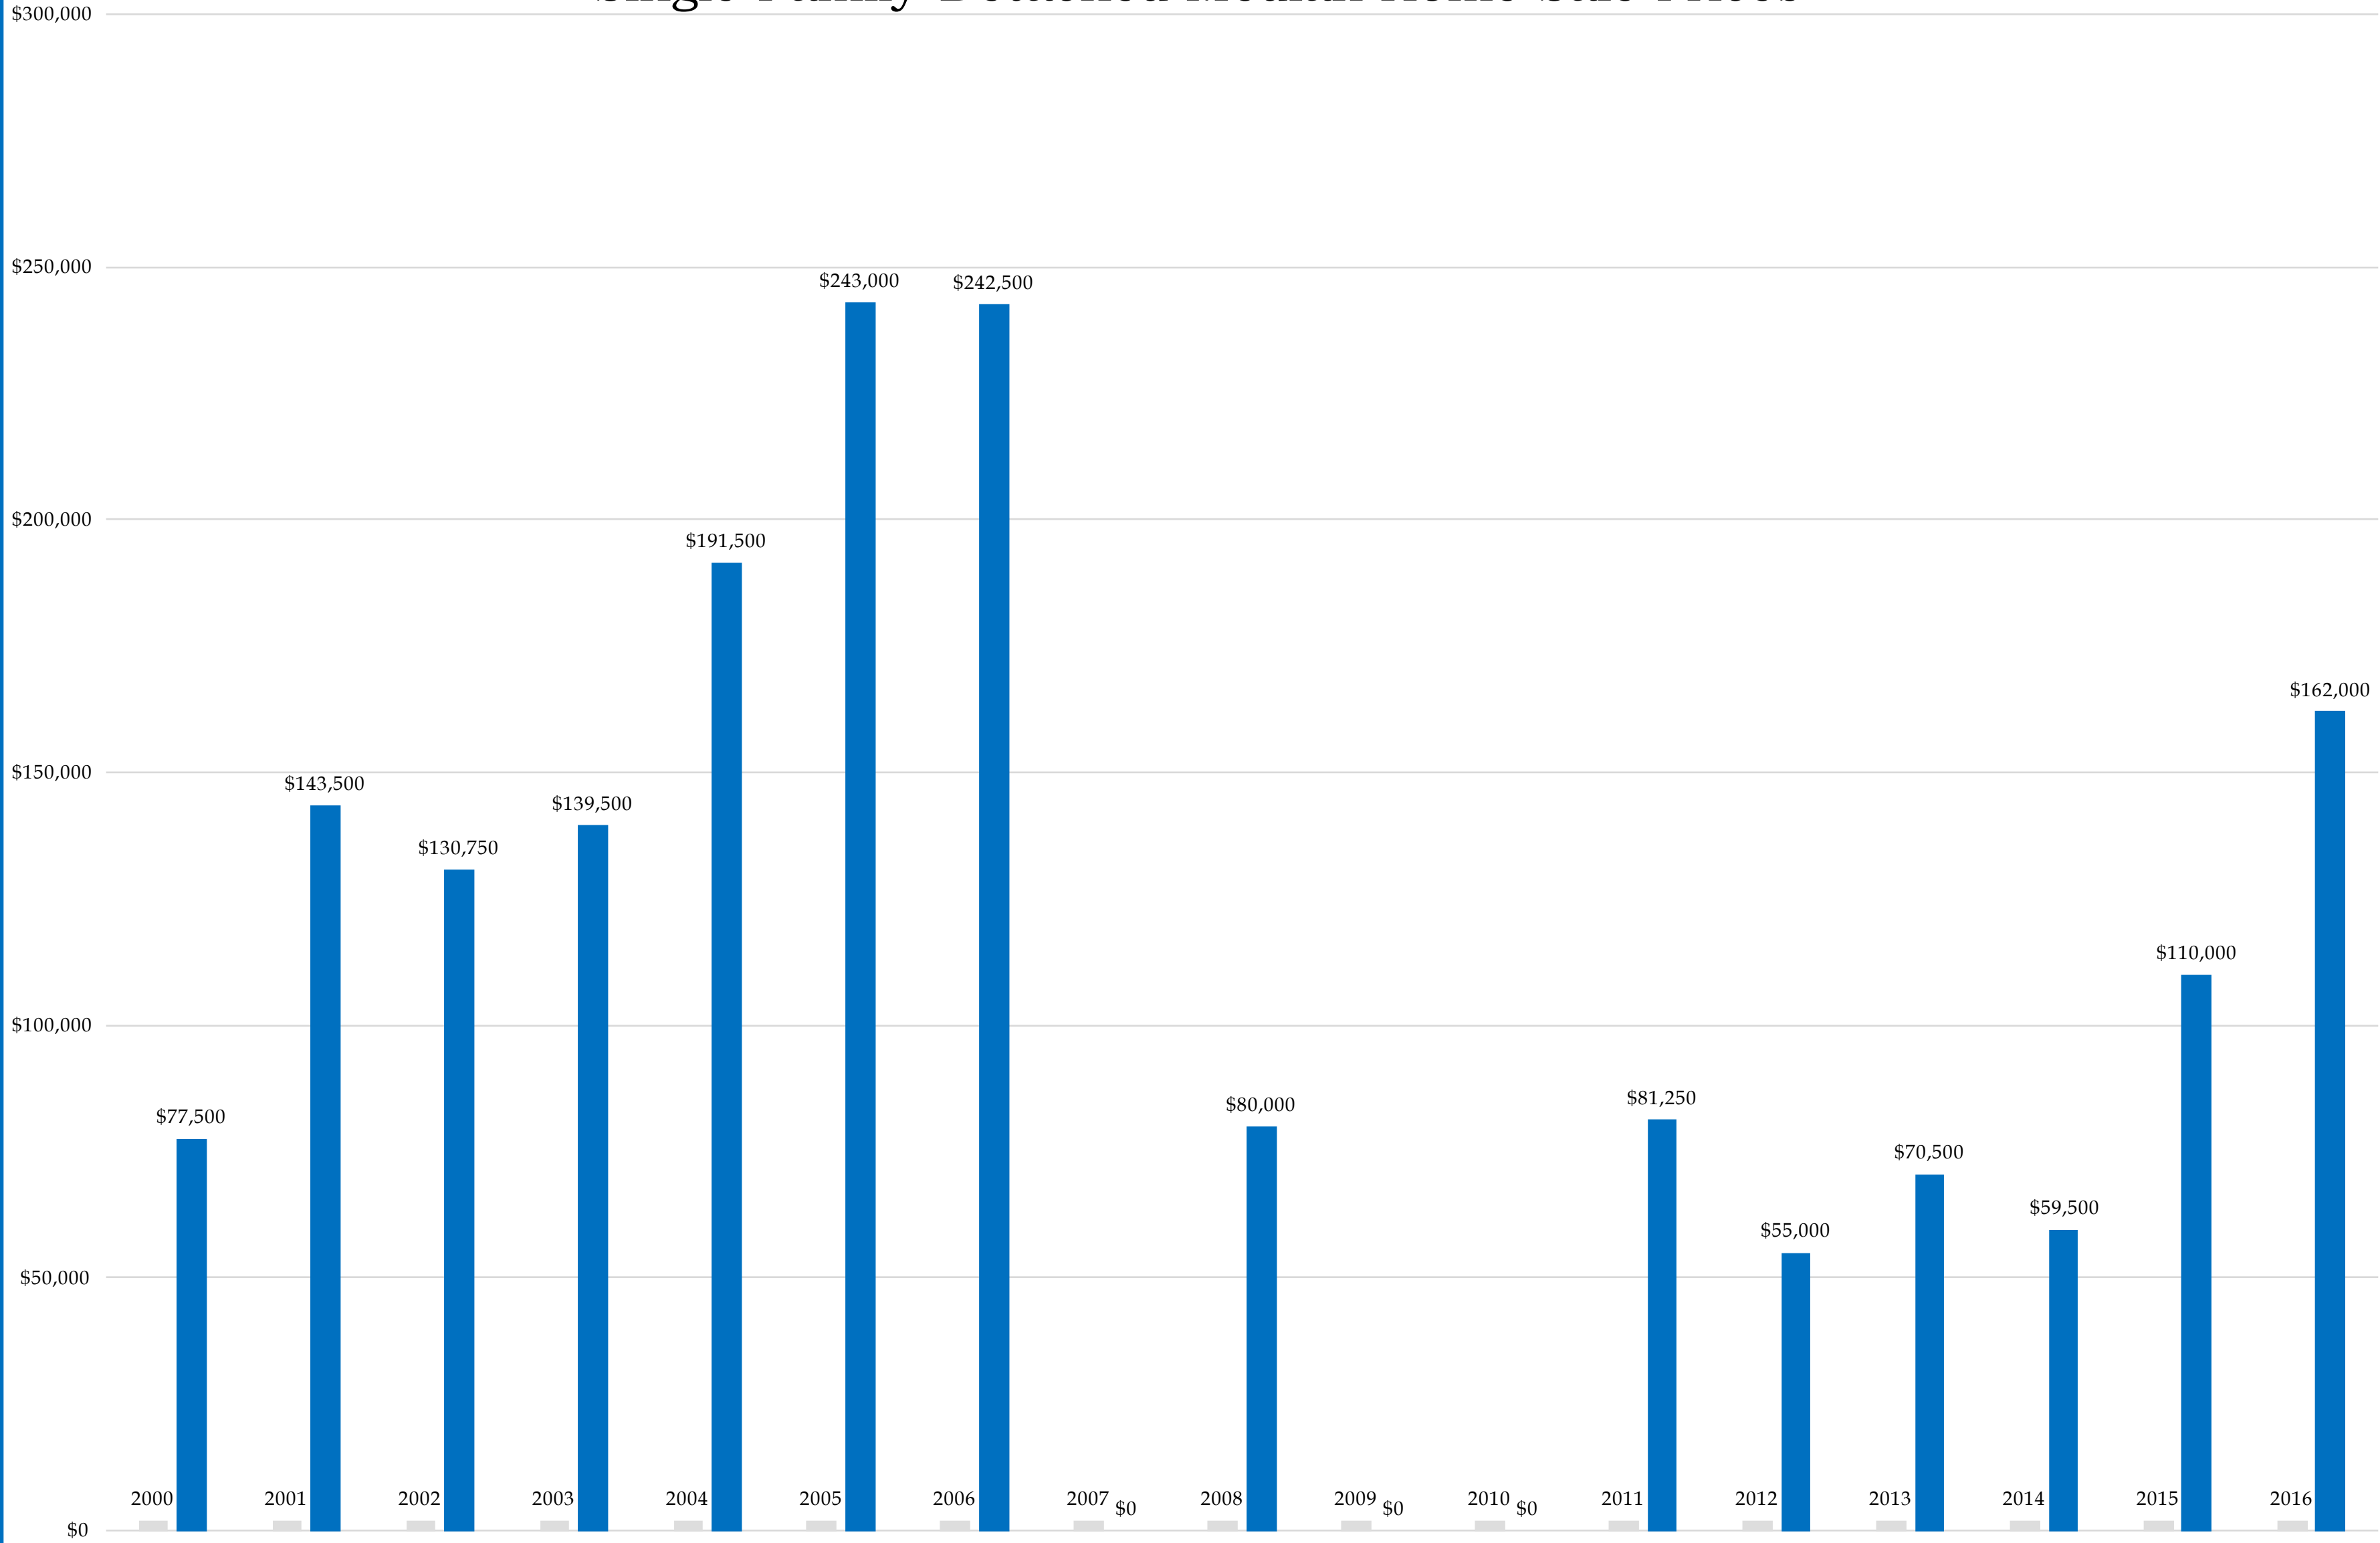

# 91934 (2000-2016)

## Single Family Detached Median Home Sale Prices