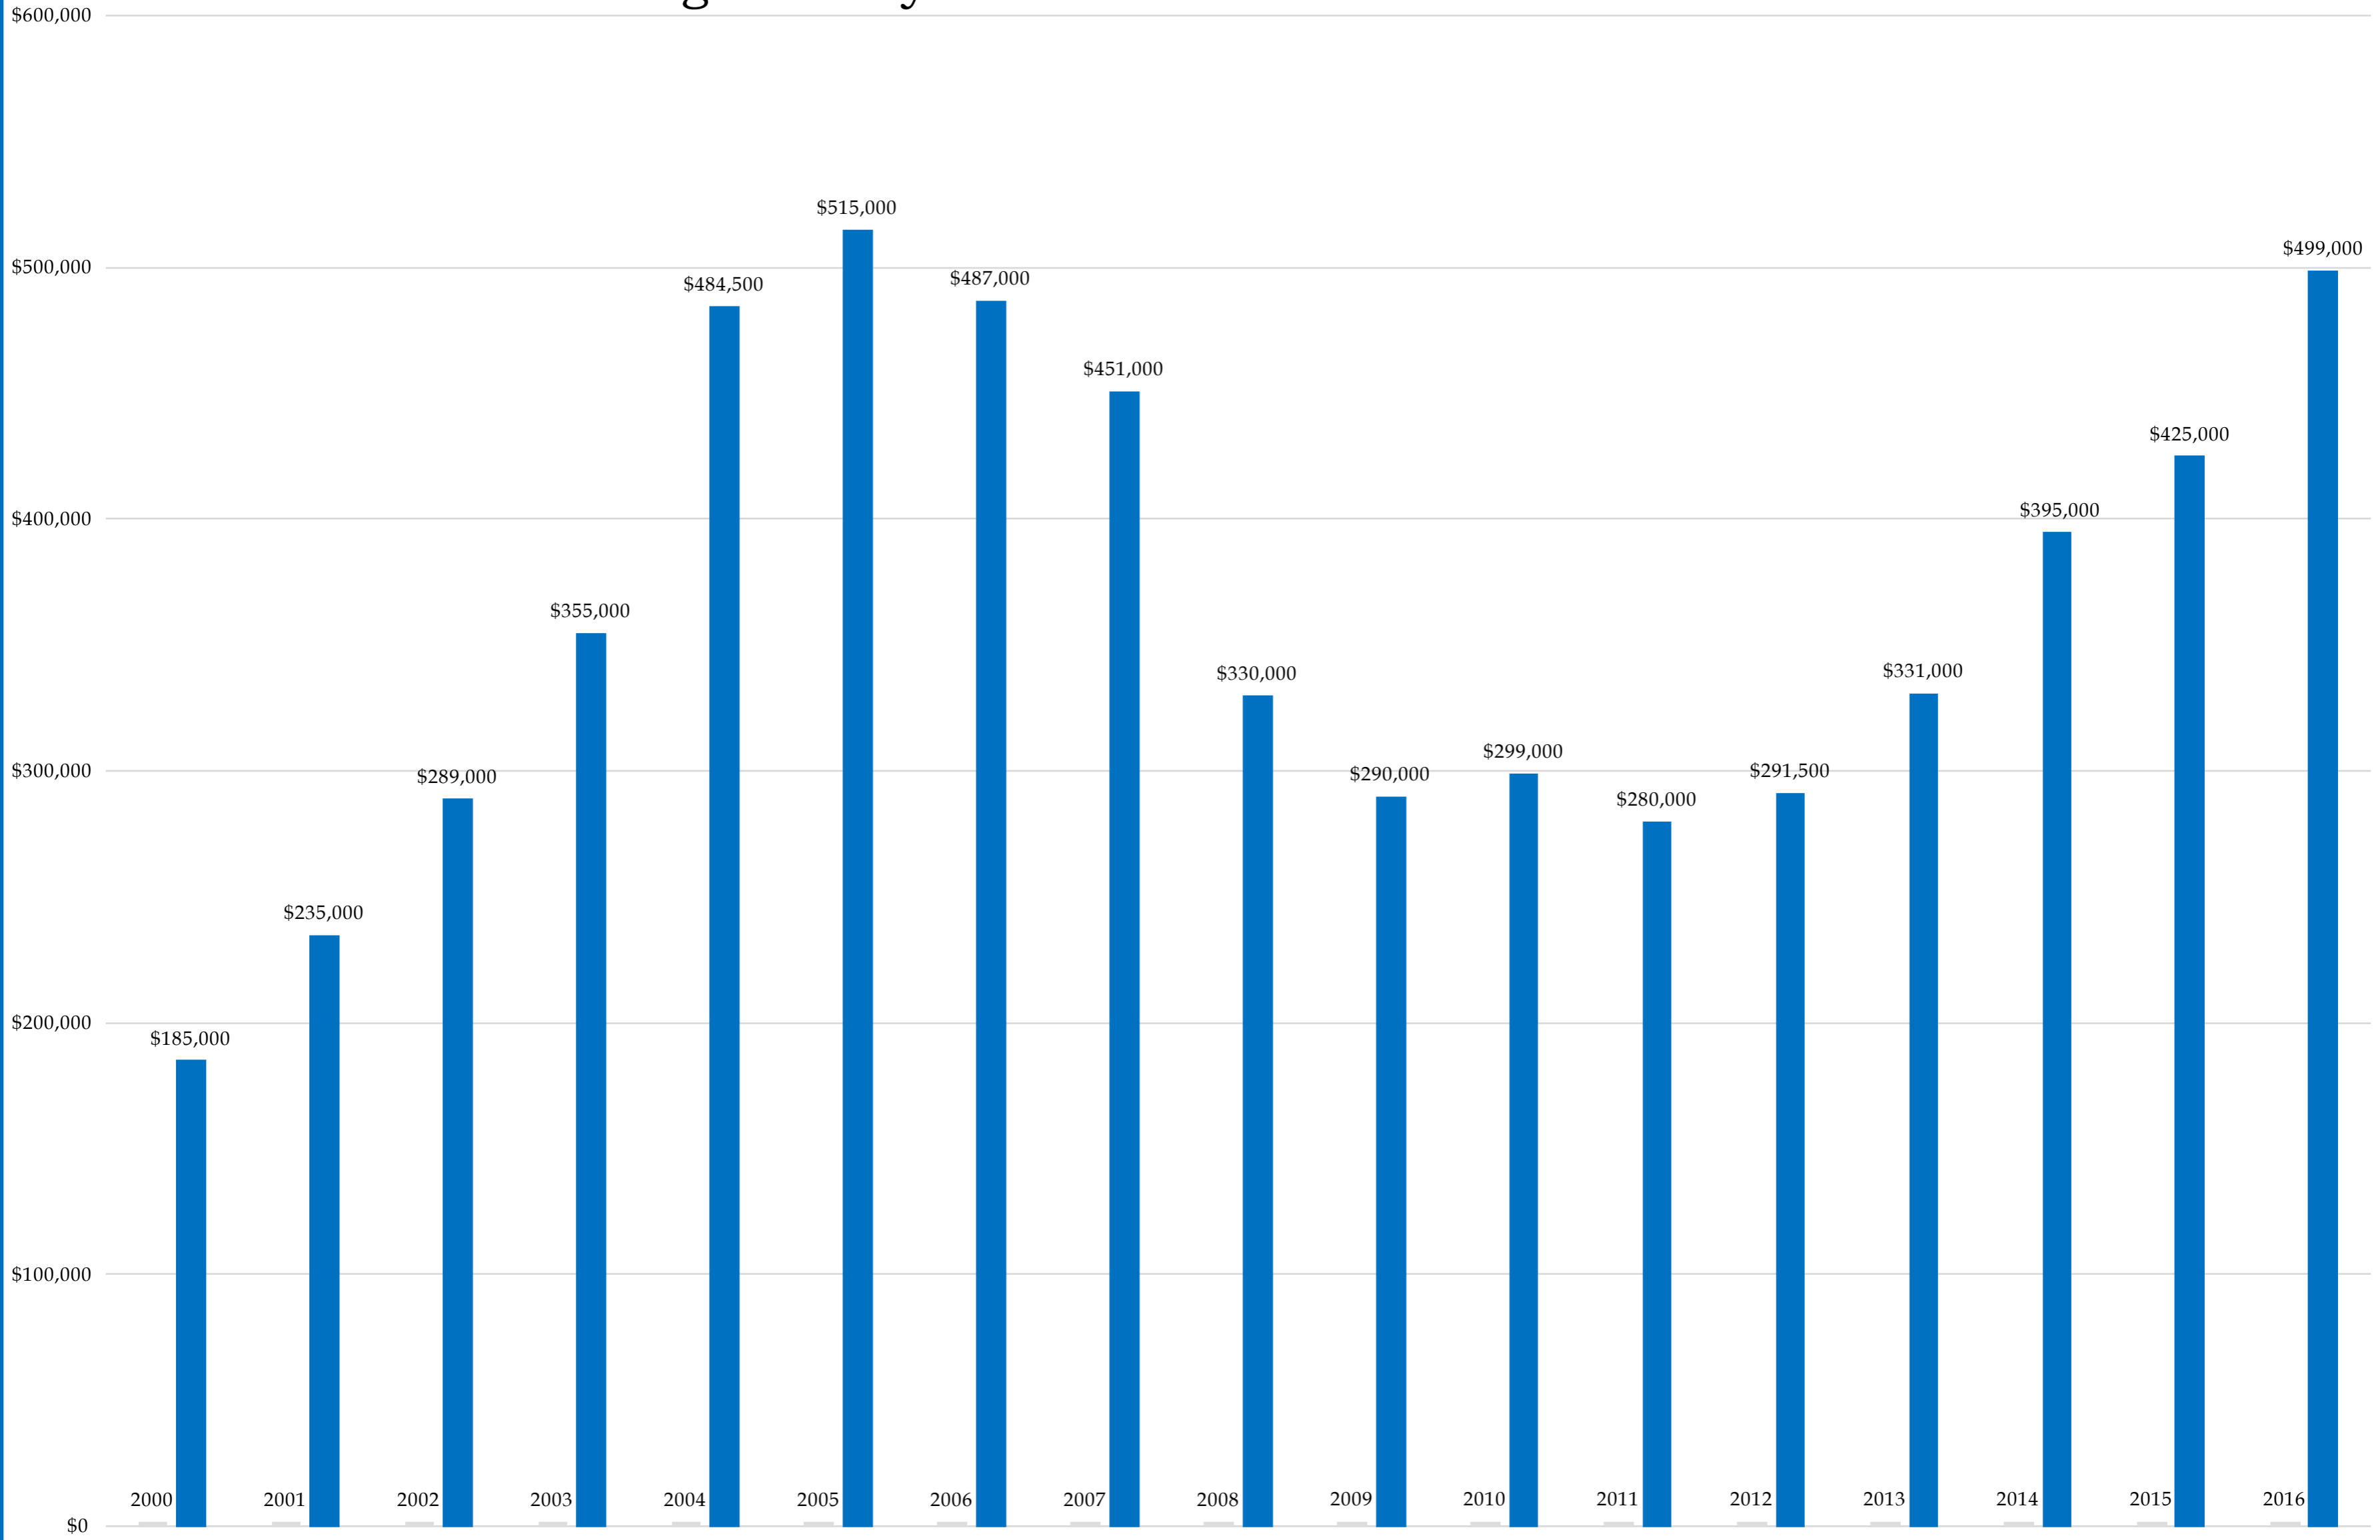

Single Family Detached Median Home Sale Prices

91932 (2000-2016)

Condominium Median Home Sale Prices