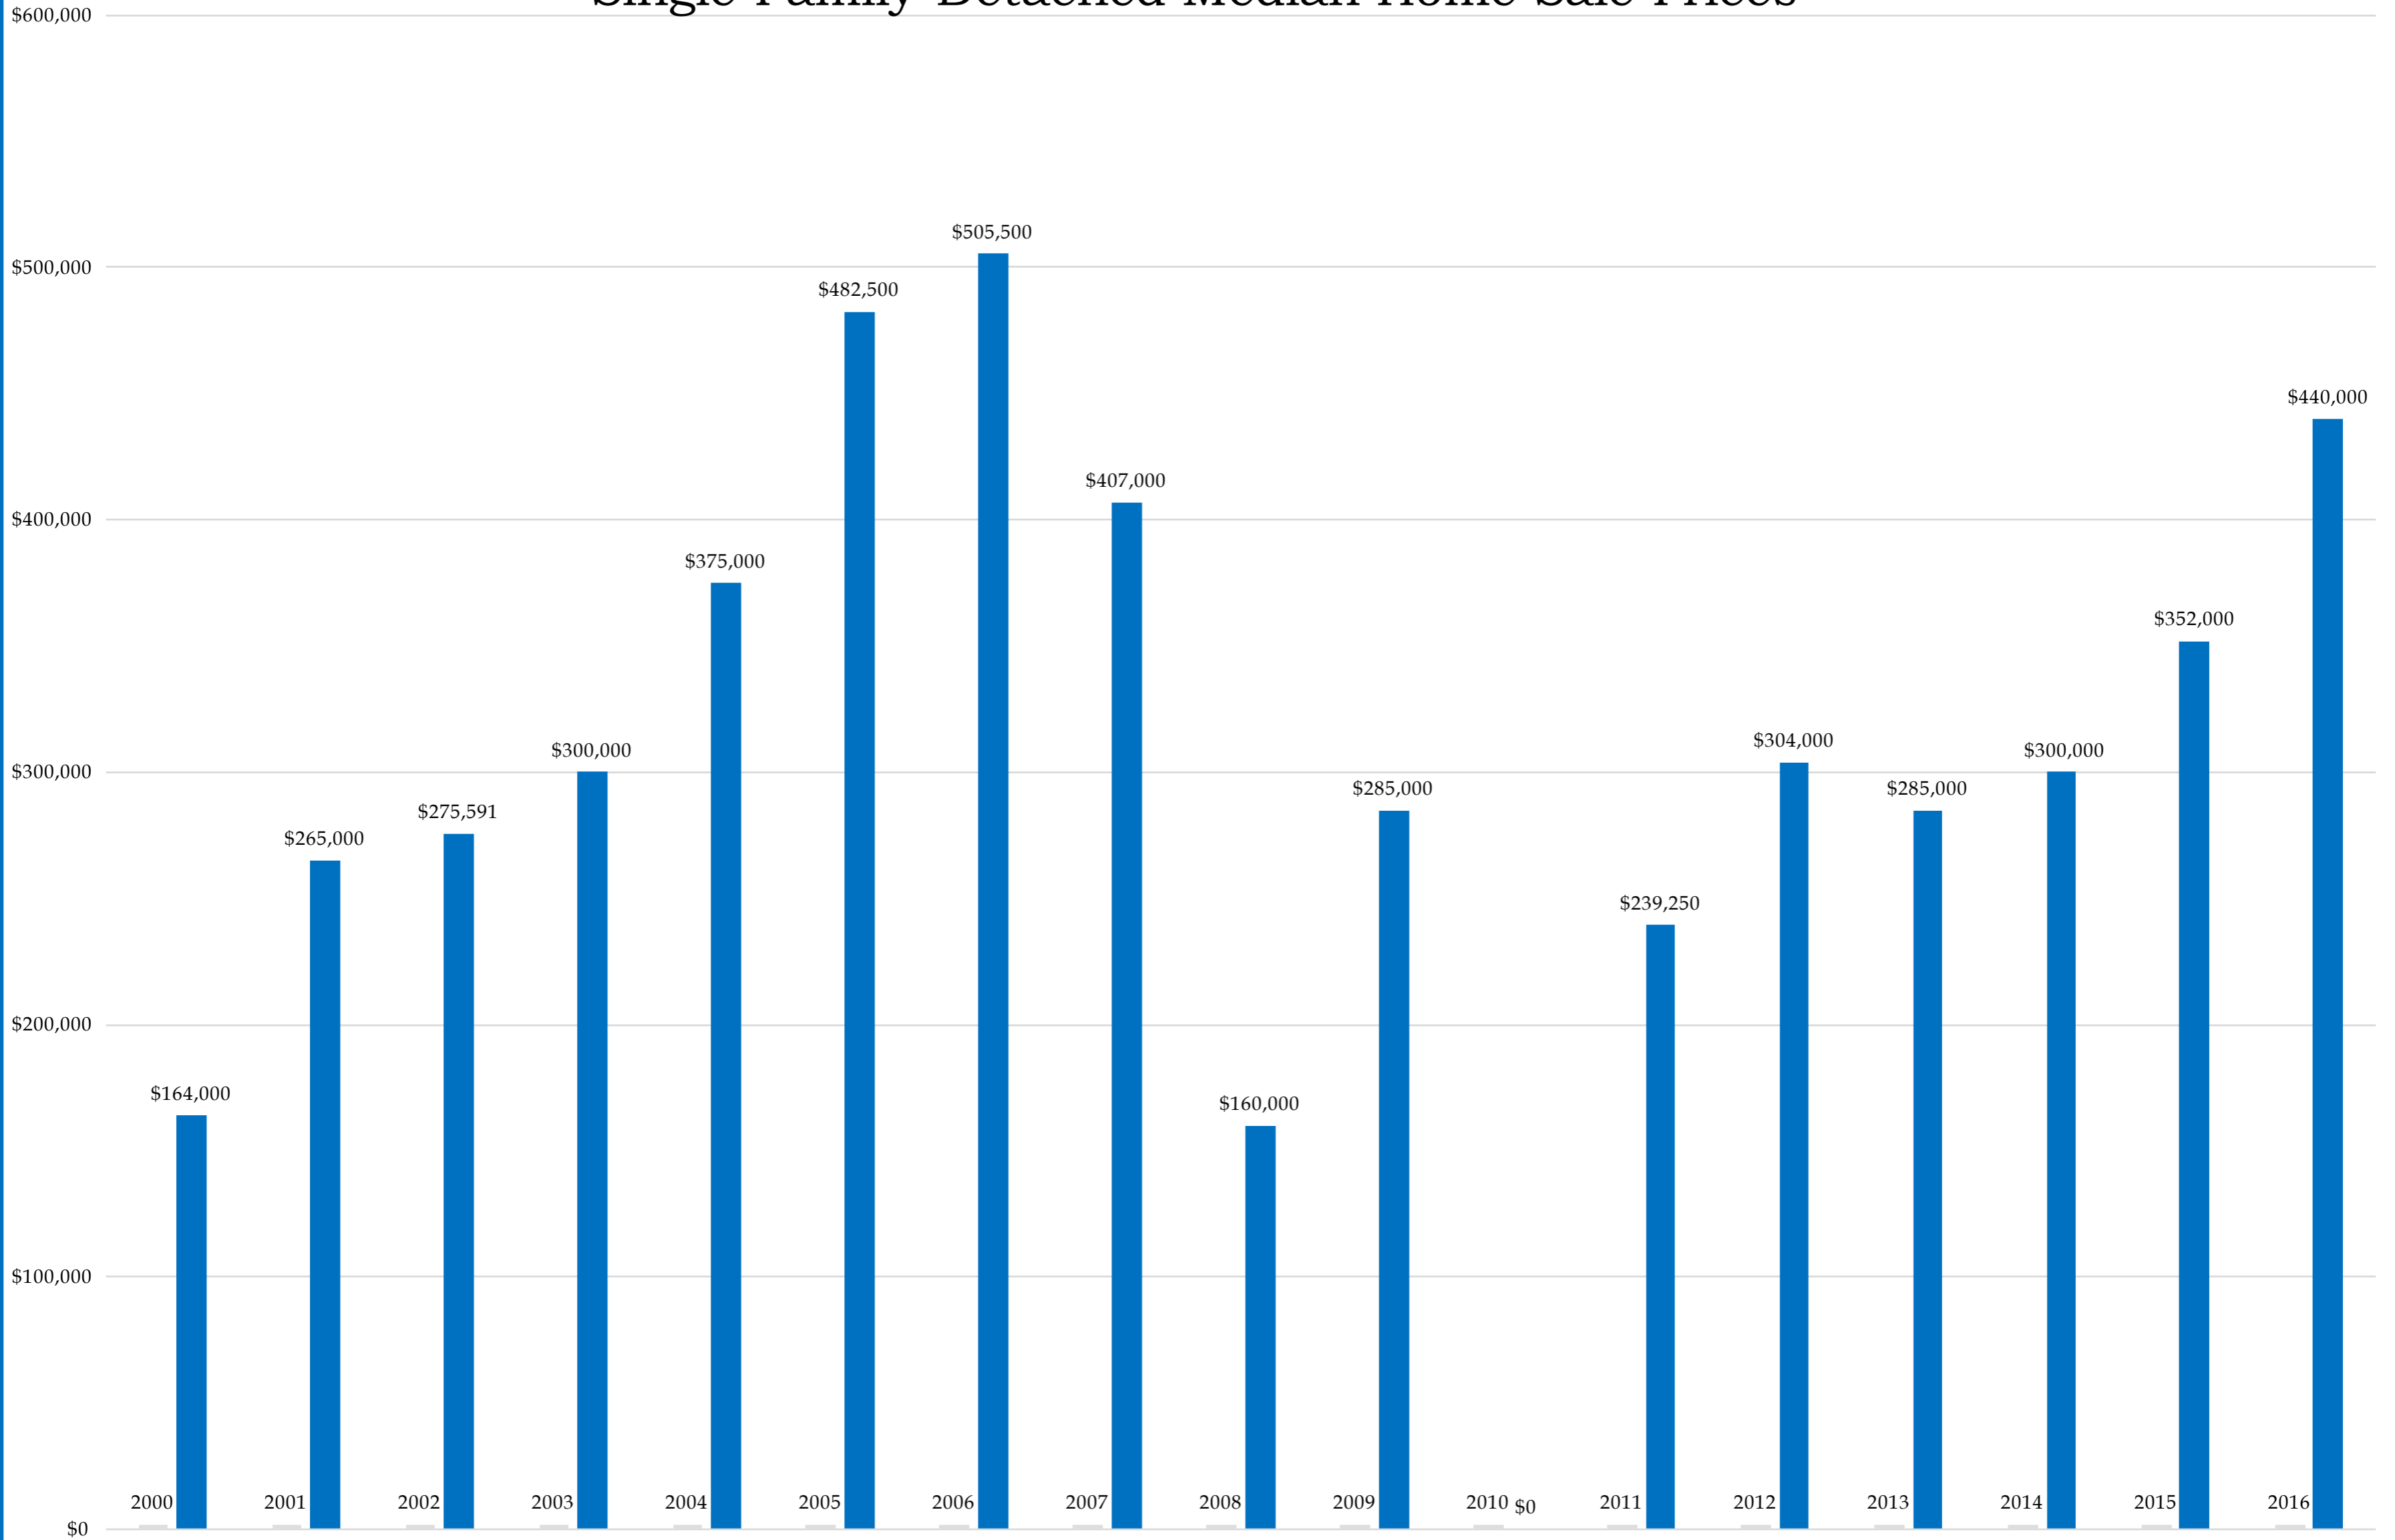

91916 (2000-2016)

Single Family Detached Median Home Sale Prices

91916 (2000-2016)

Condominium Median Home Sale Prices