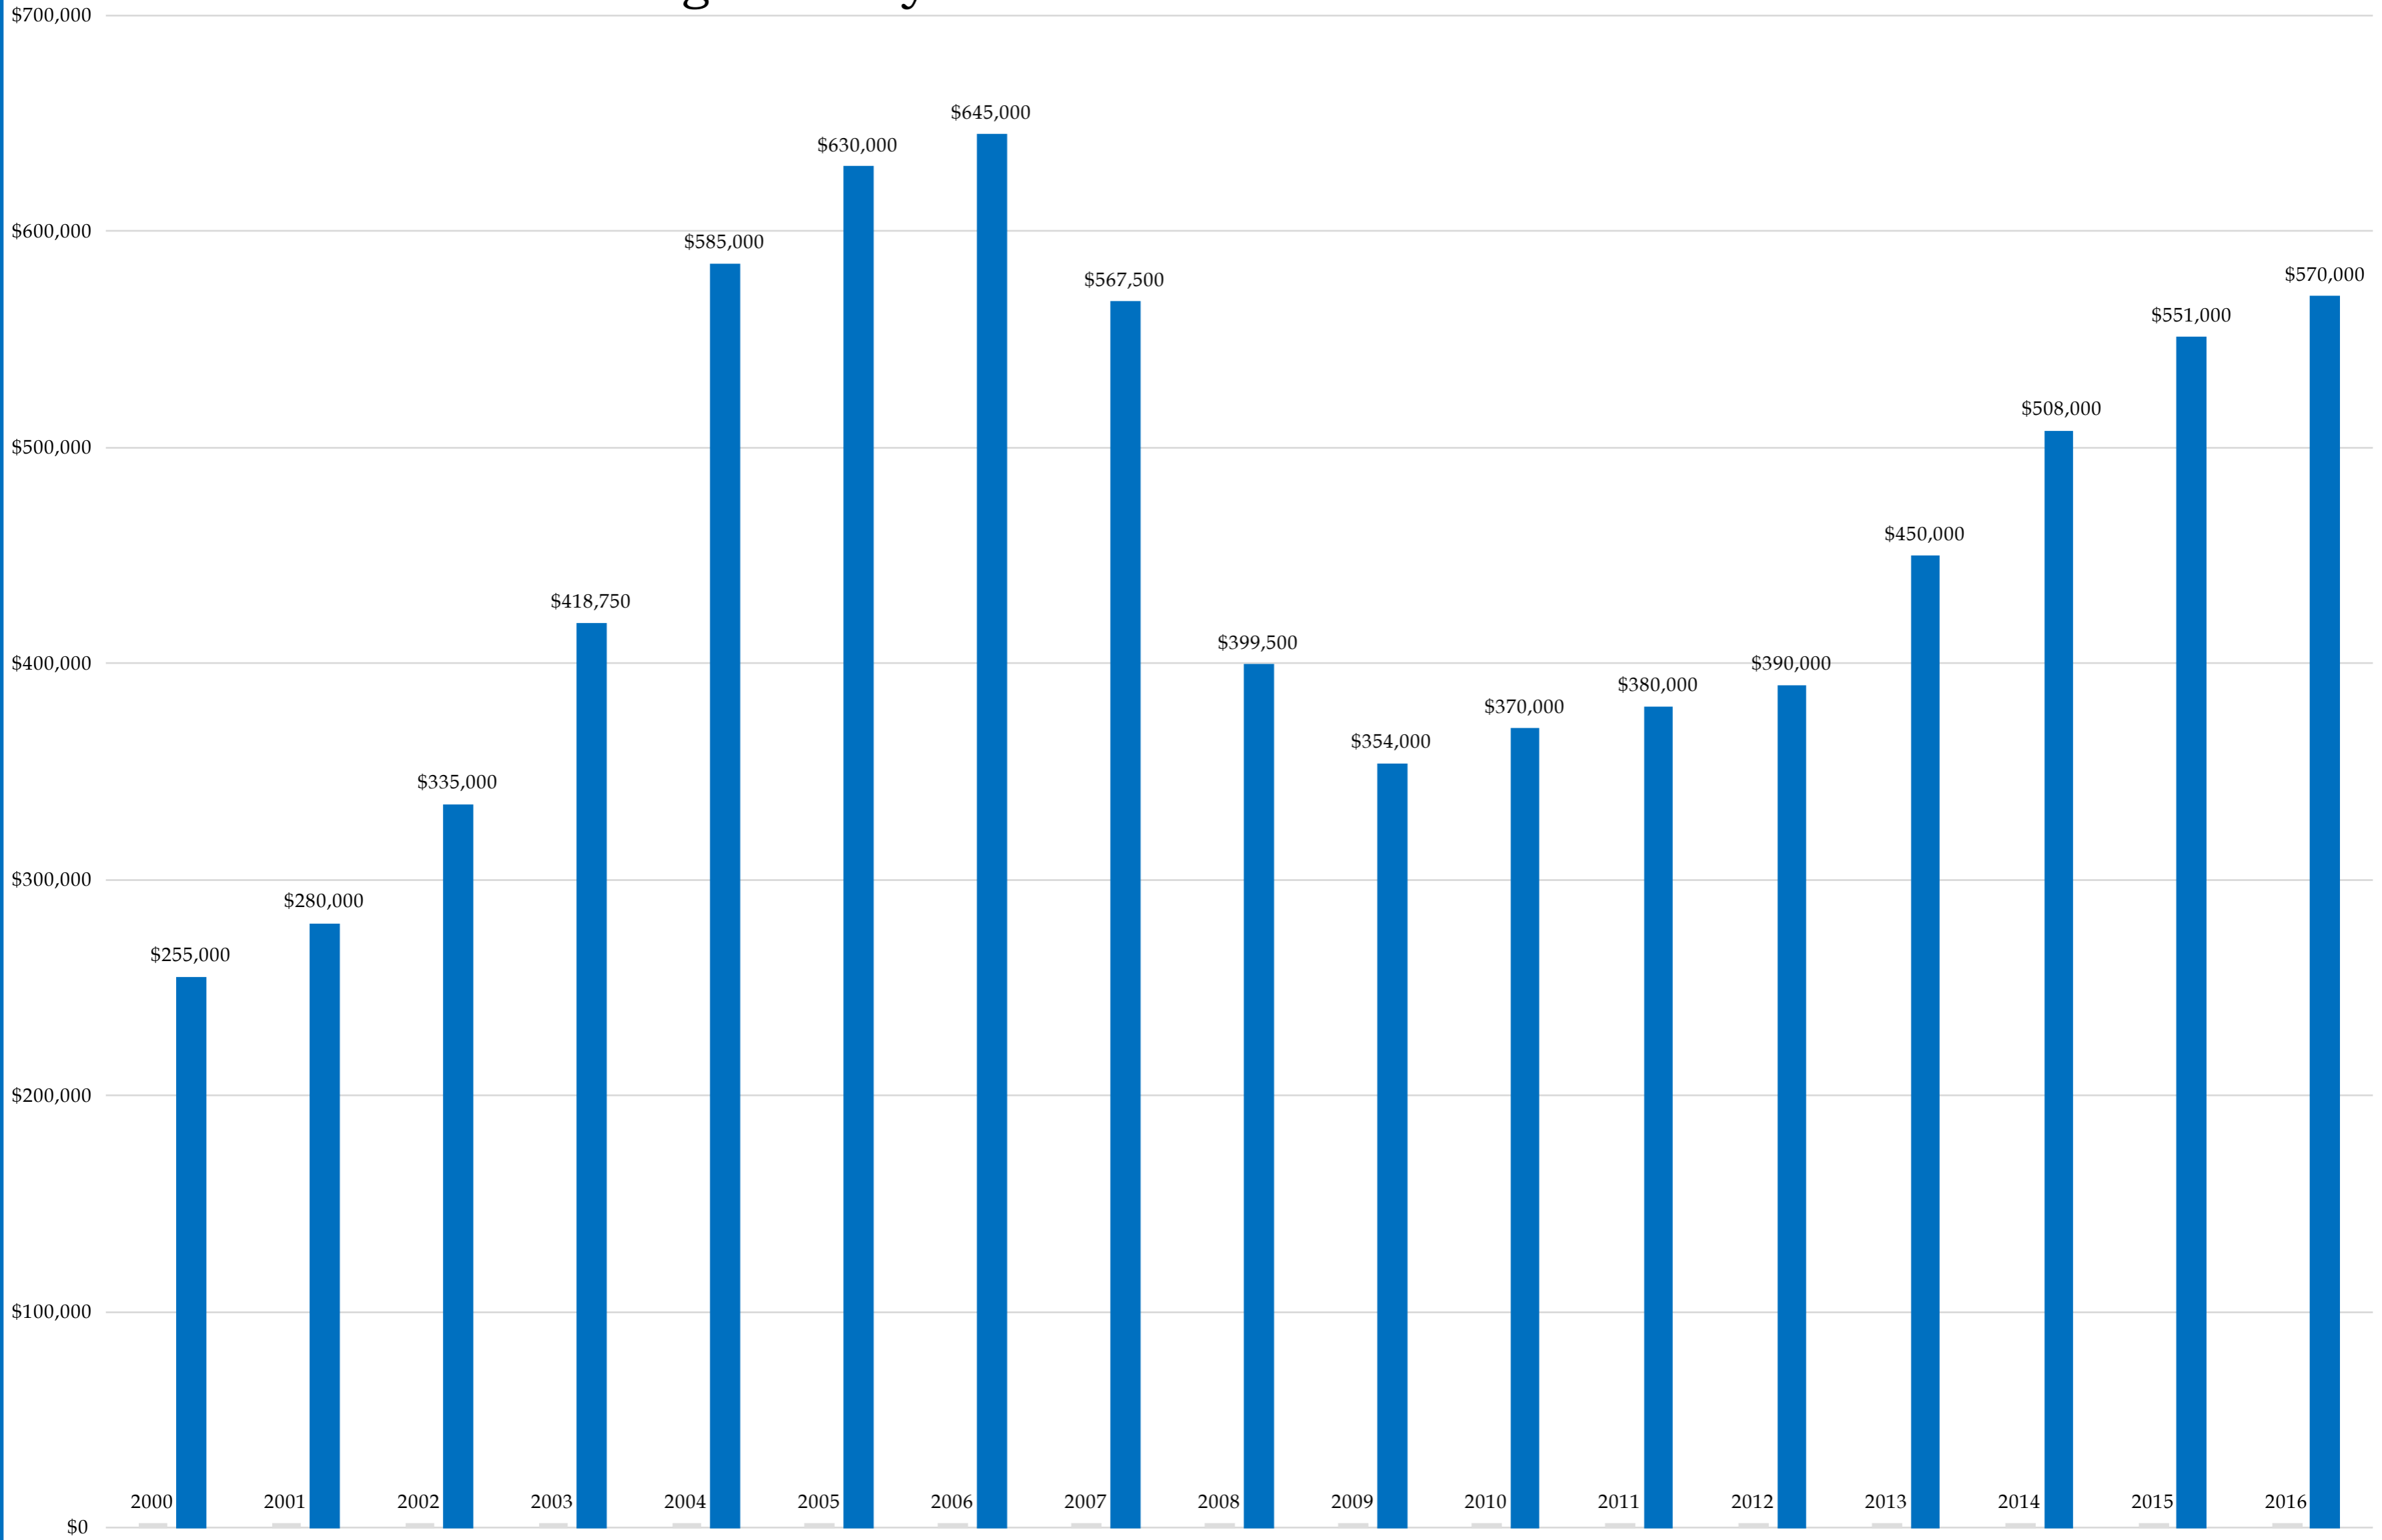

91915 (2000-2016)

Single Family Detached Median Home Sale Prices

91915 (2000-2016) Condominium Median Home Sale Prices