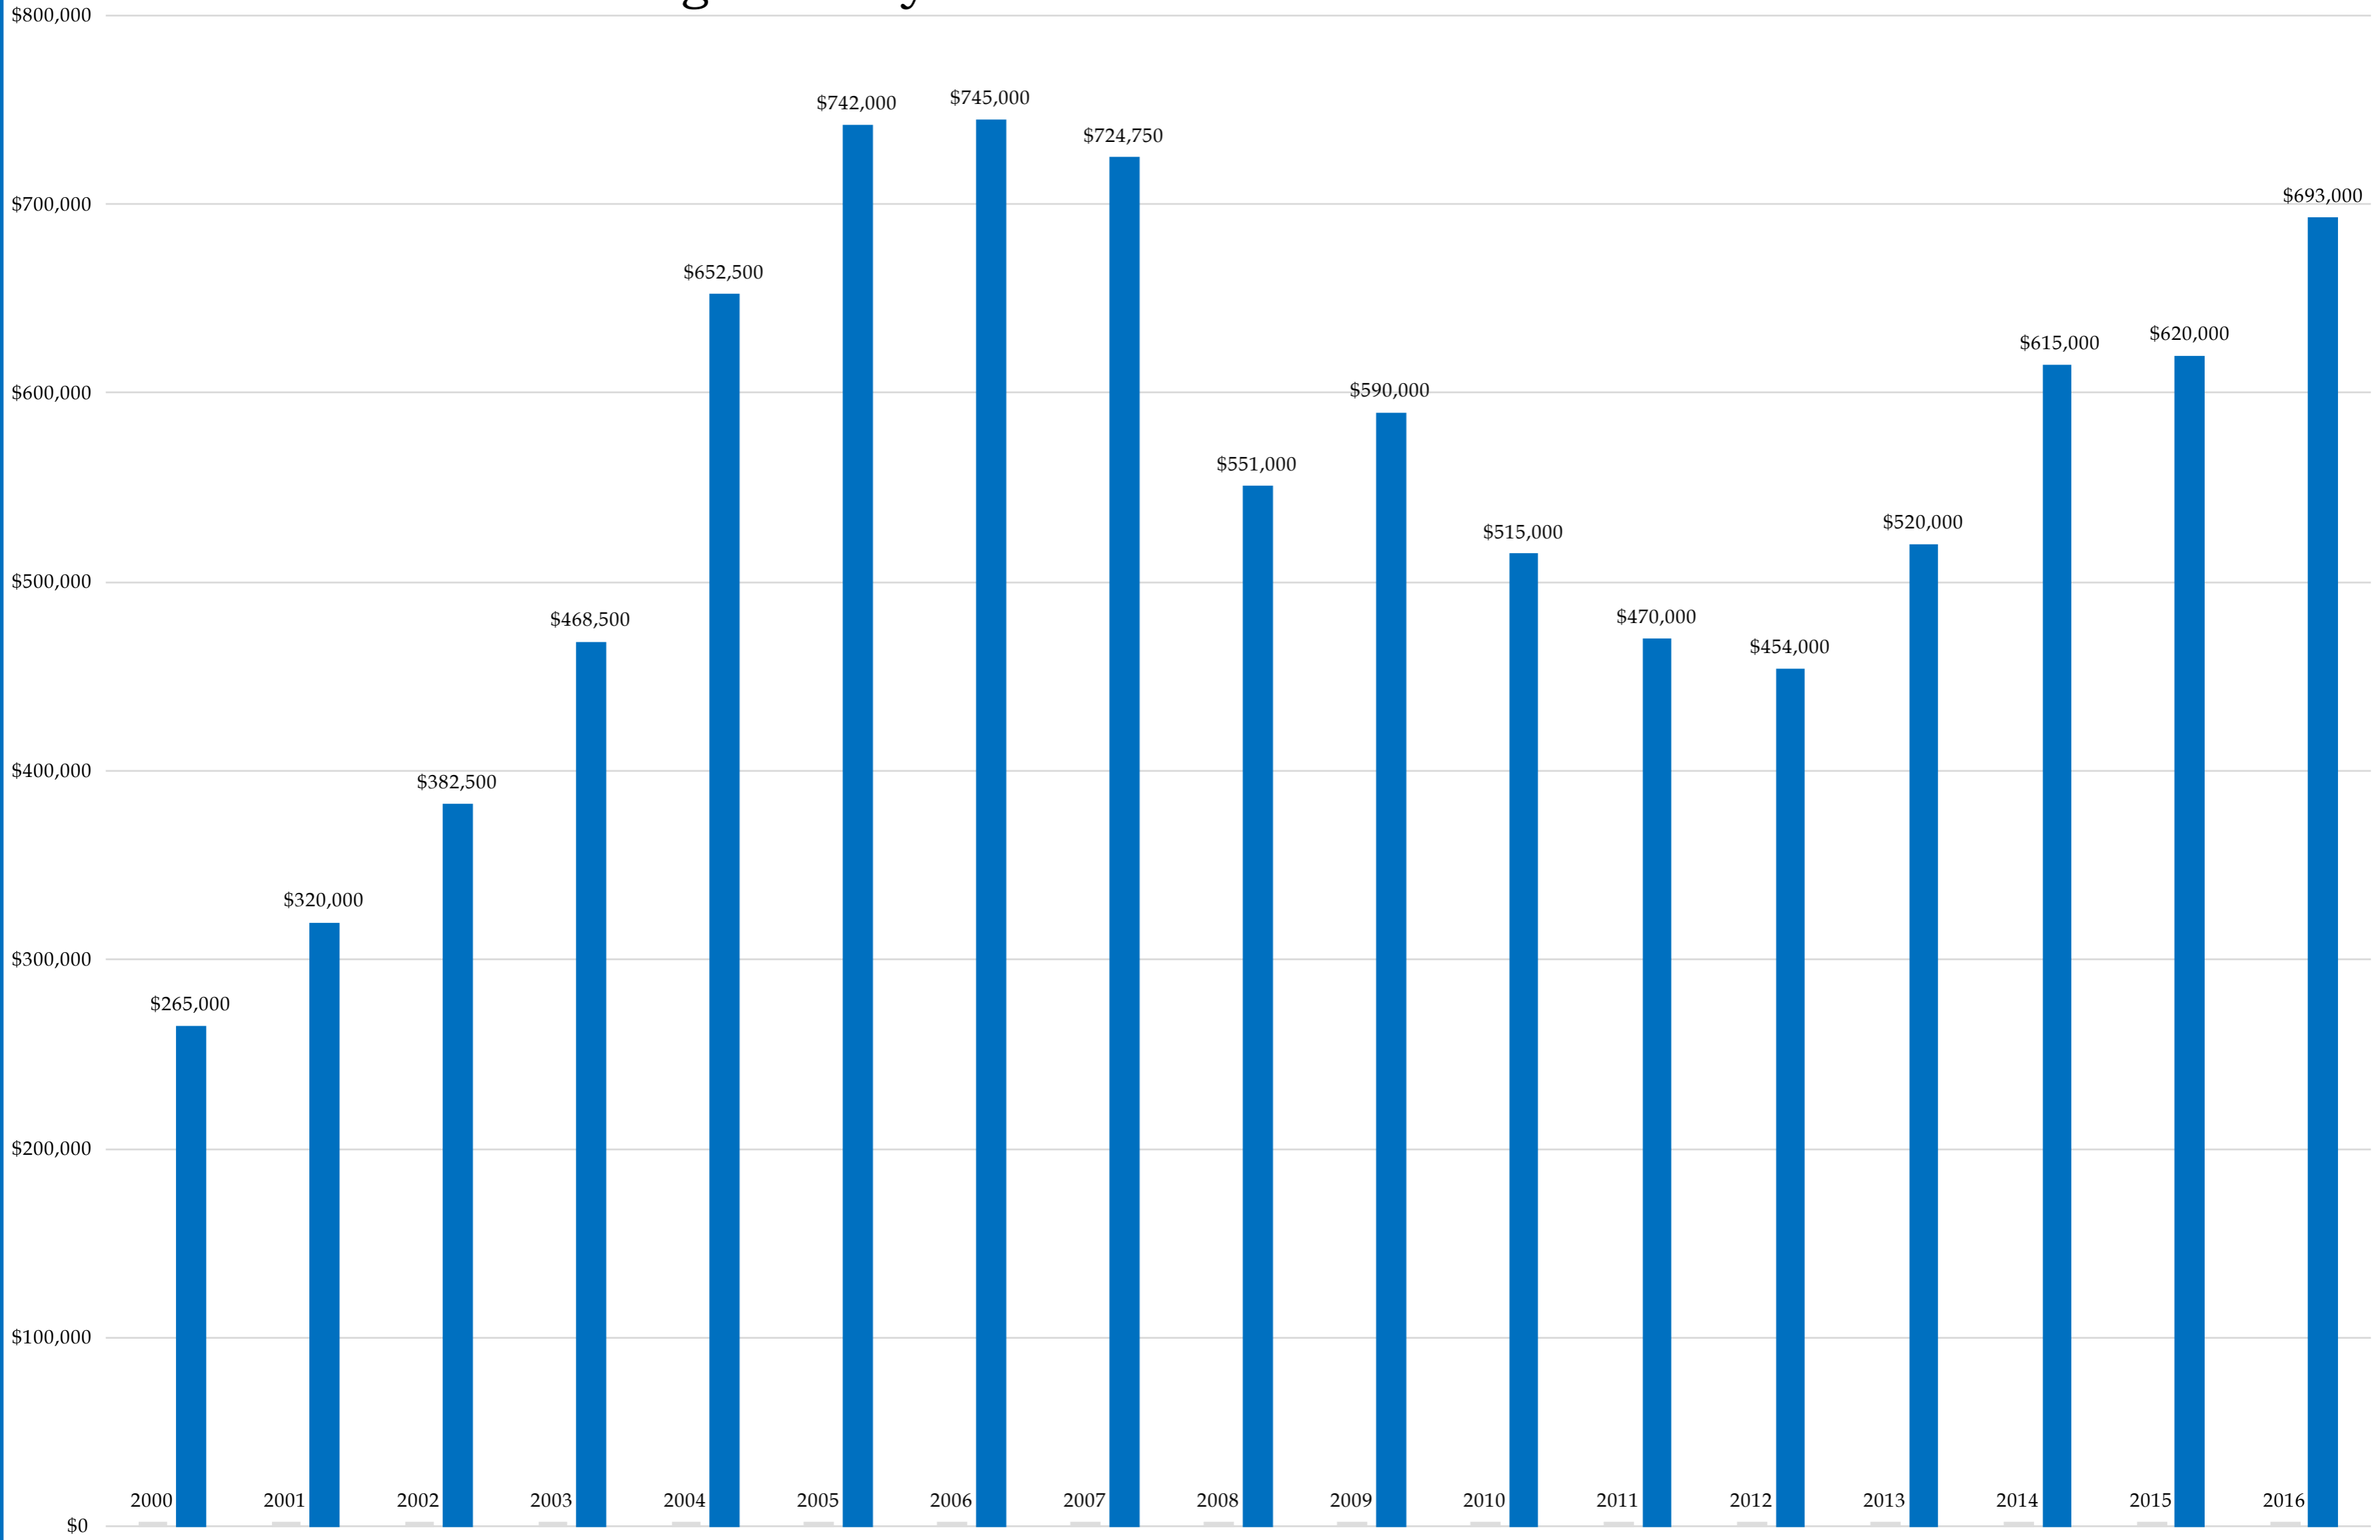

# 91914 (2000-2016)

## Single Family Detached Median Home Sale Prices