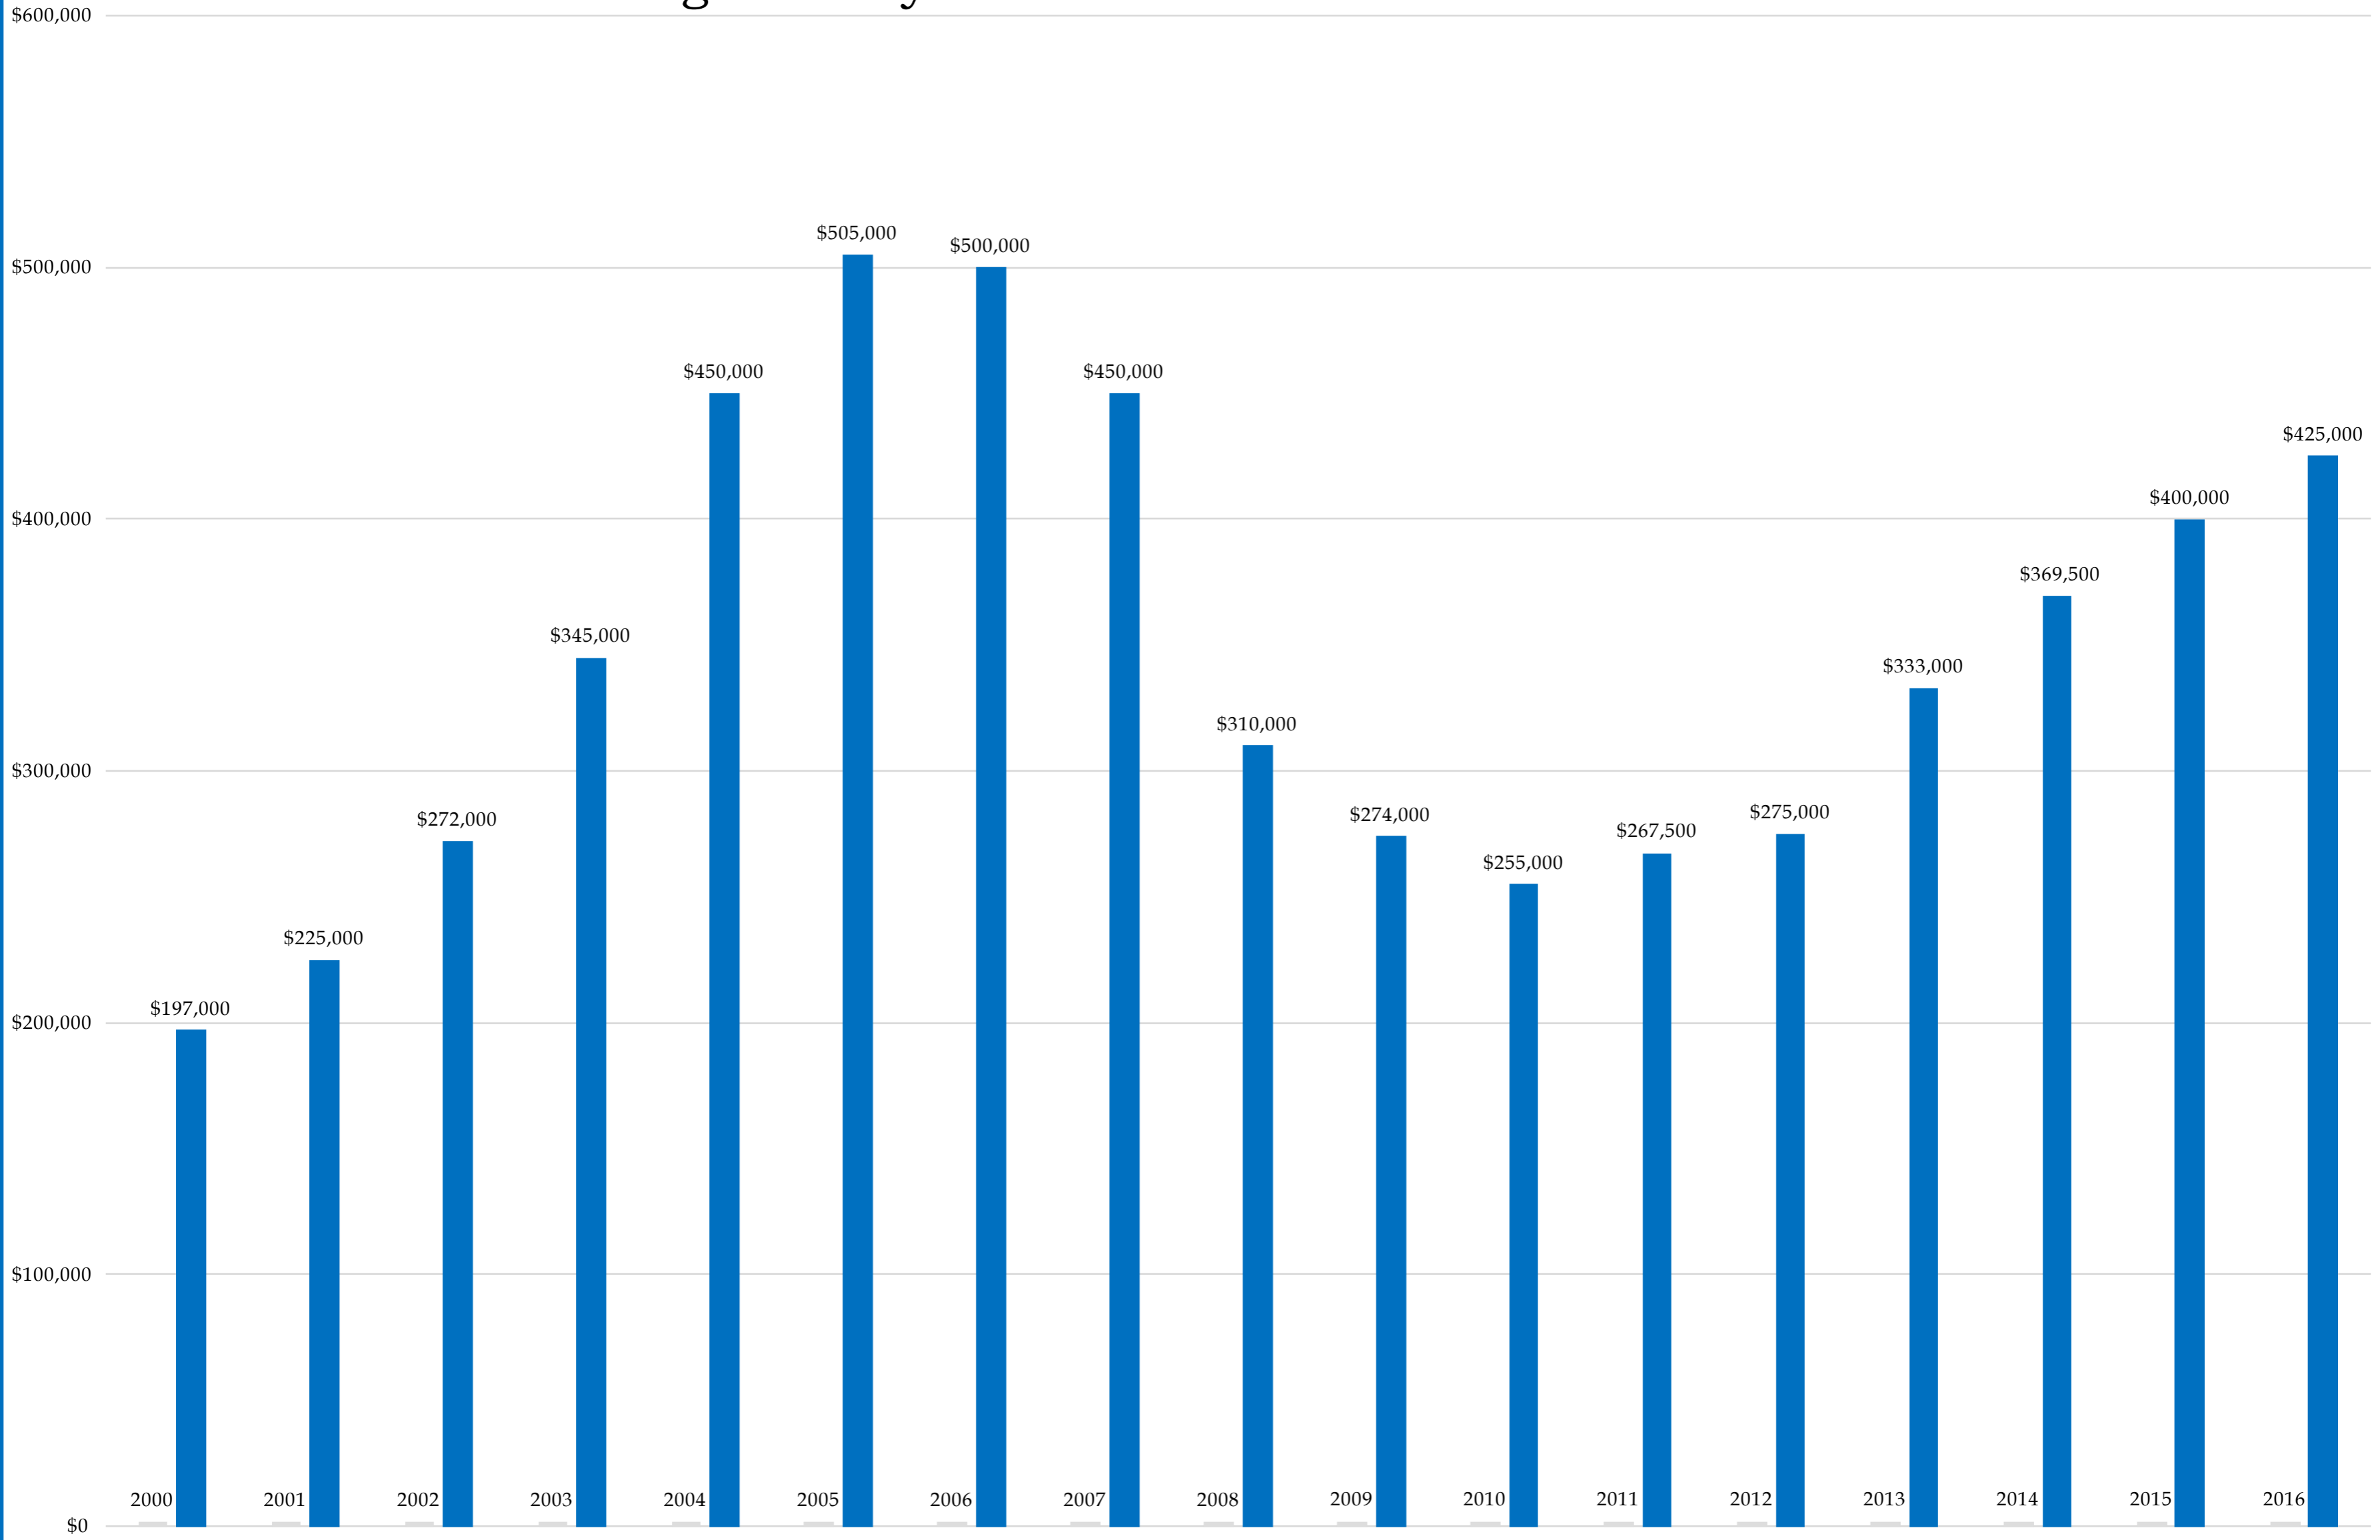

91911 (2000-2016)

Single Family Detached Median Home Sale Prices

91911 (2000-2016) Condominium Median Home Sale Prices