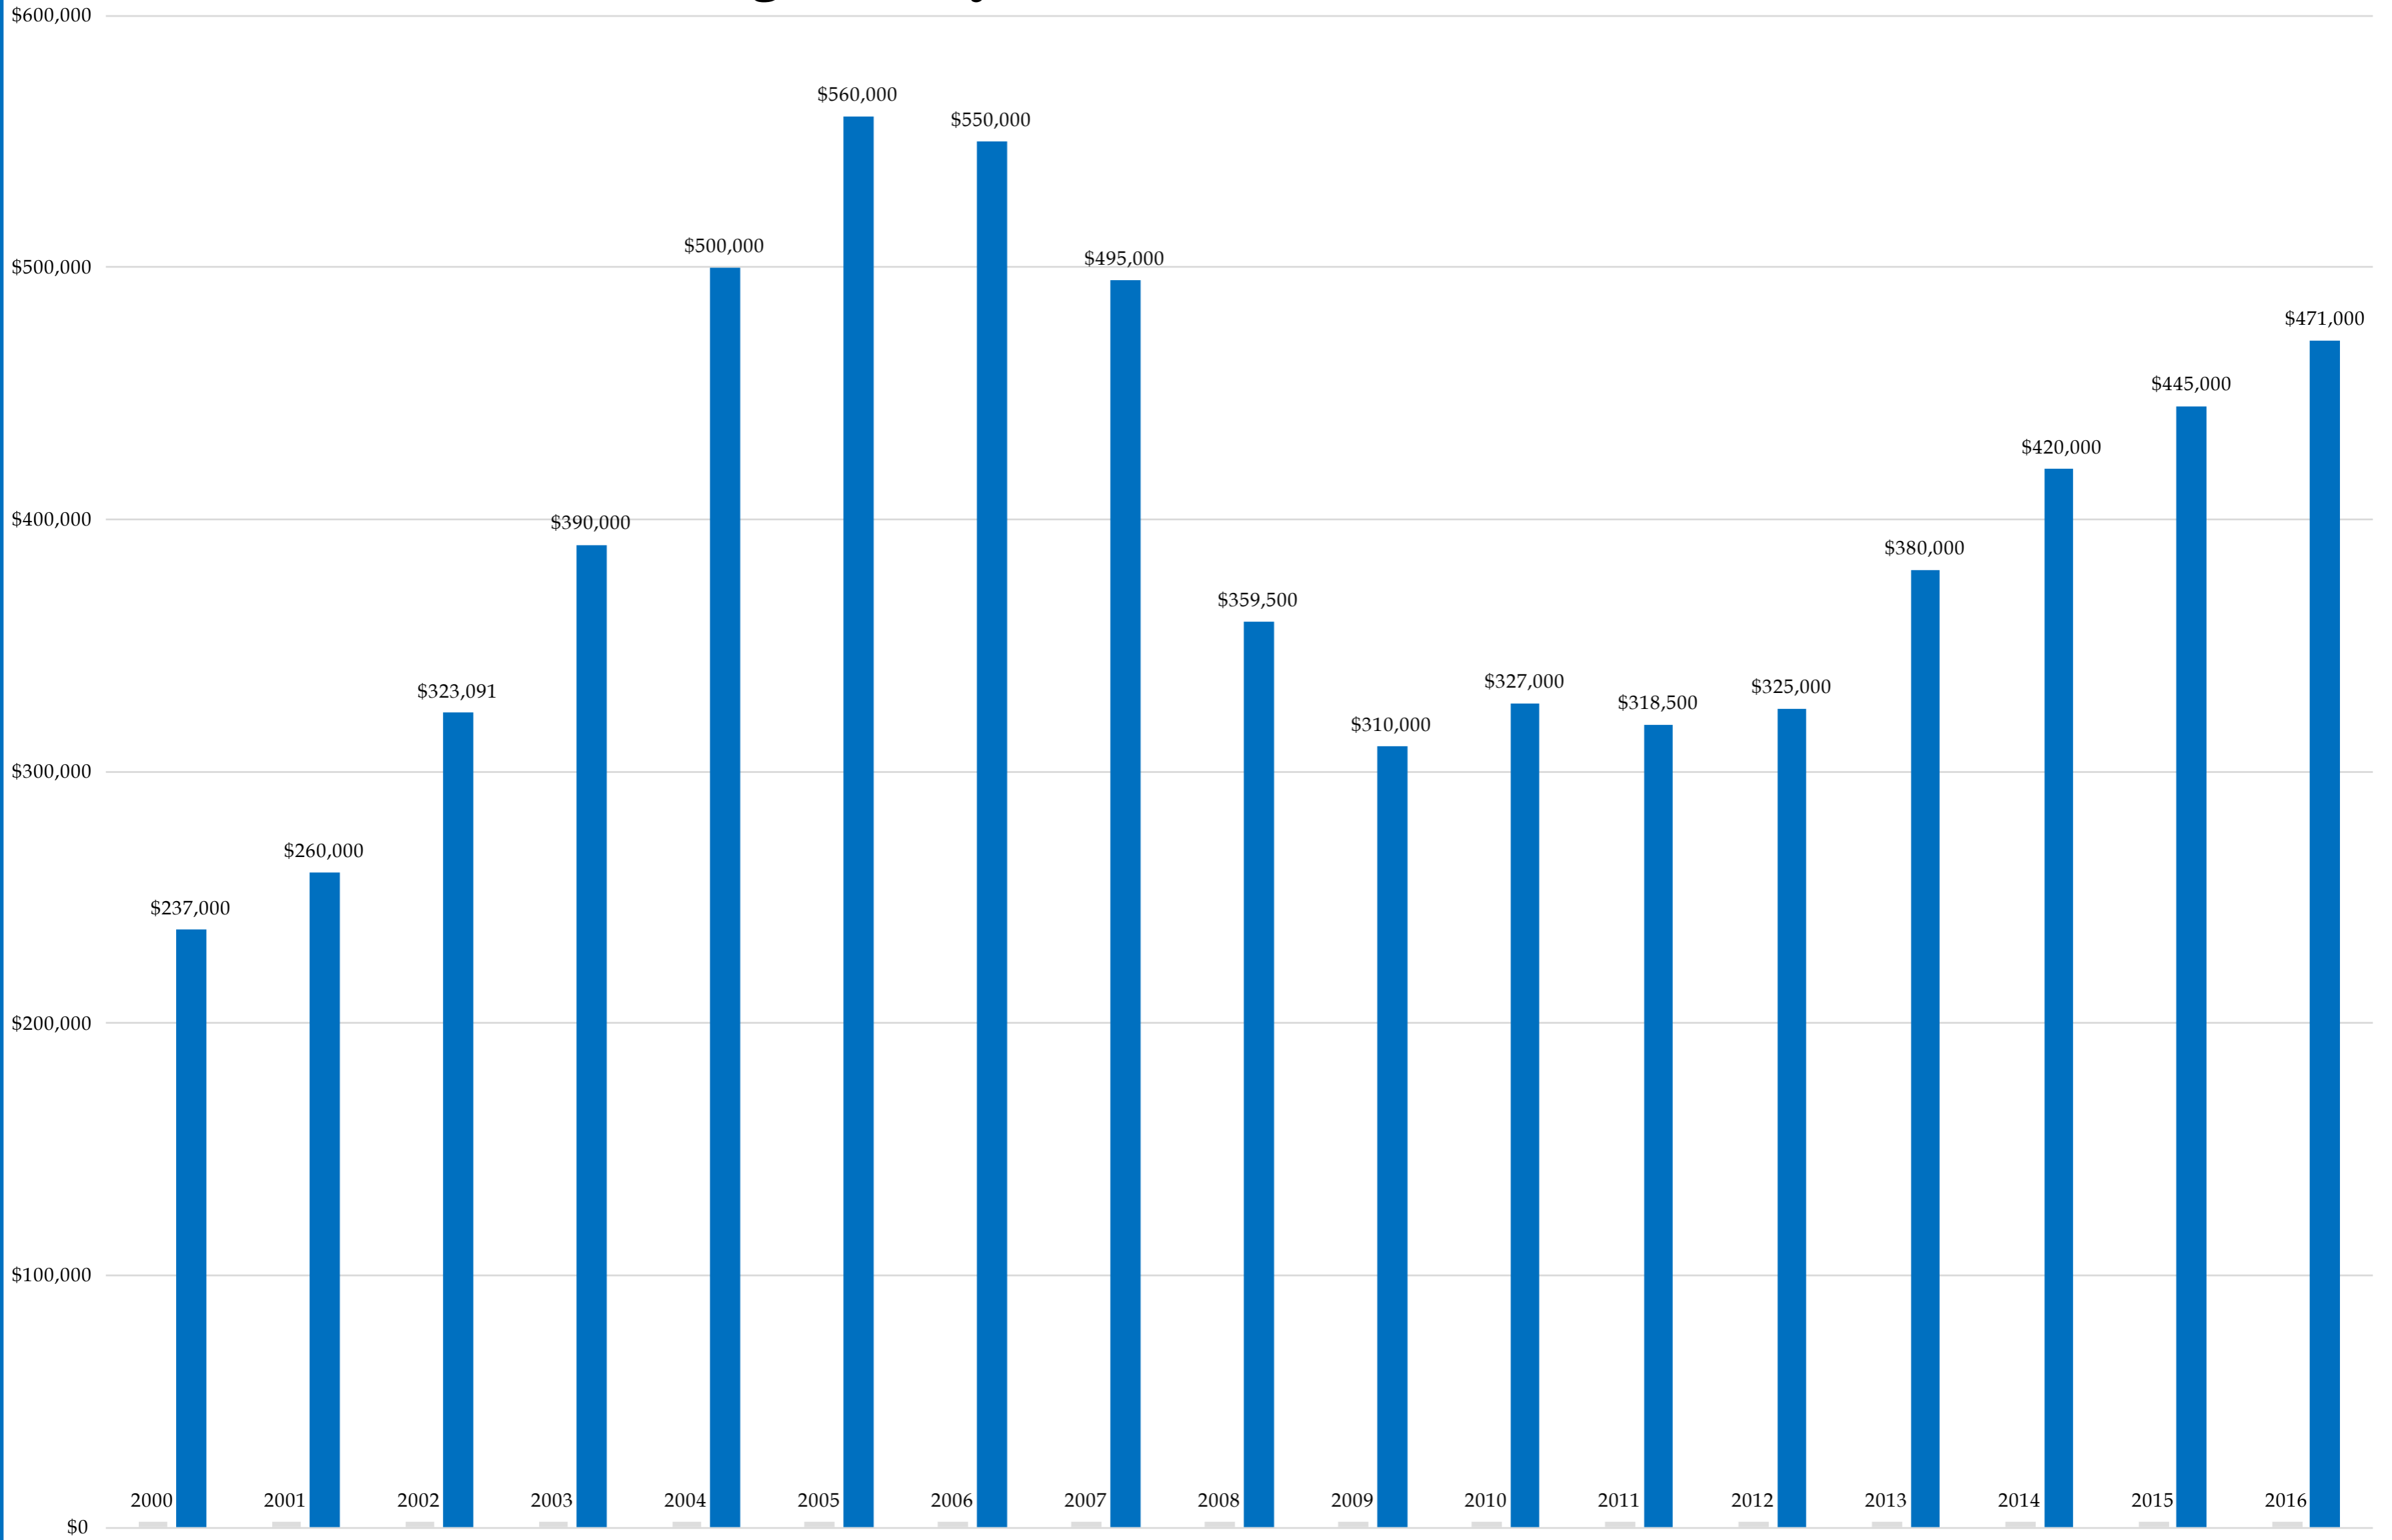

91910 (2000-2016)

Single Family Detached Median Home Sale Prices

91910 (2000-2016)

Condominium Median Home Sale Prices