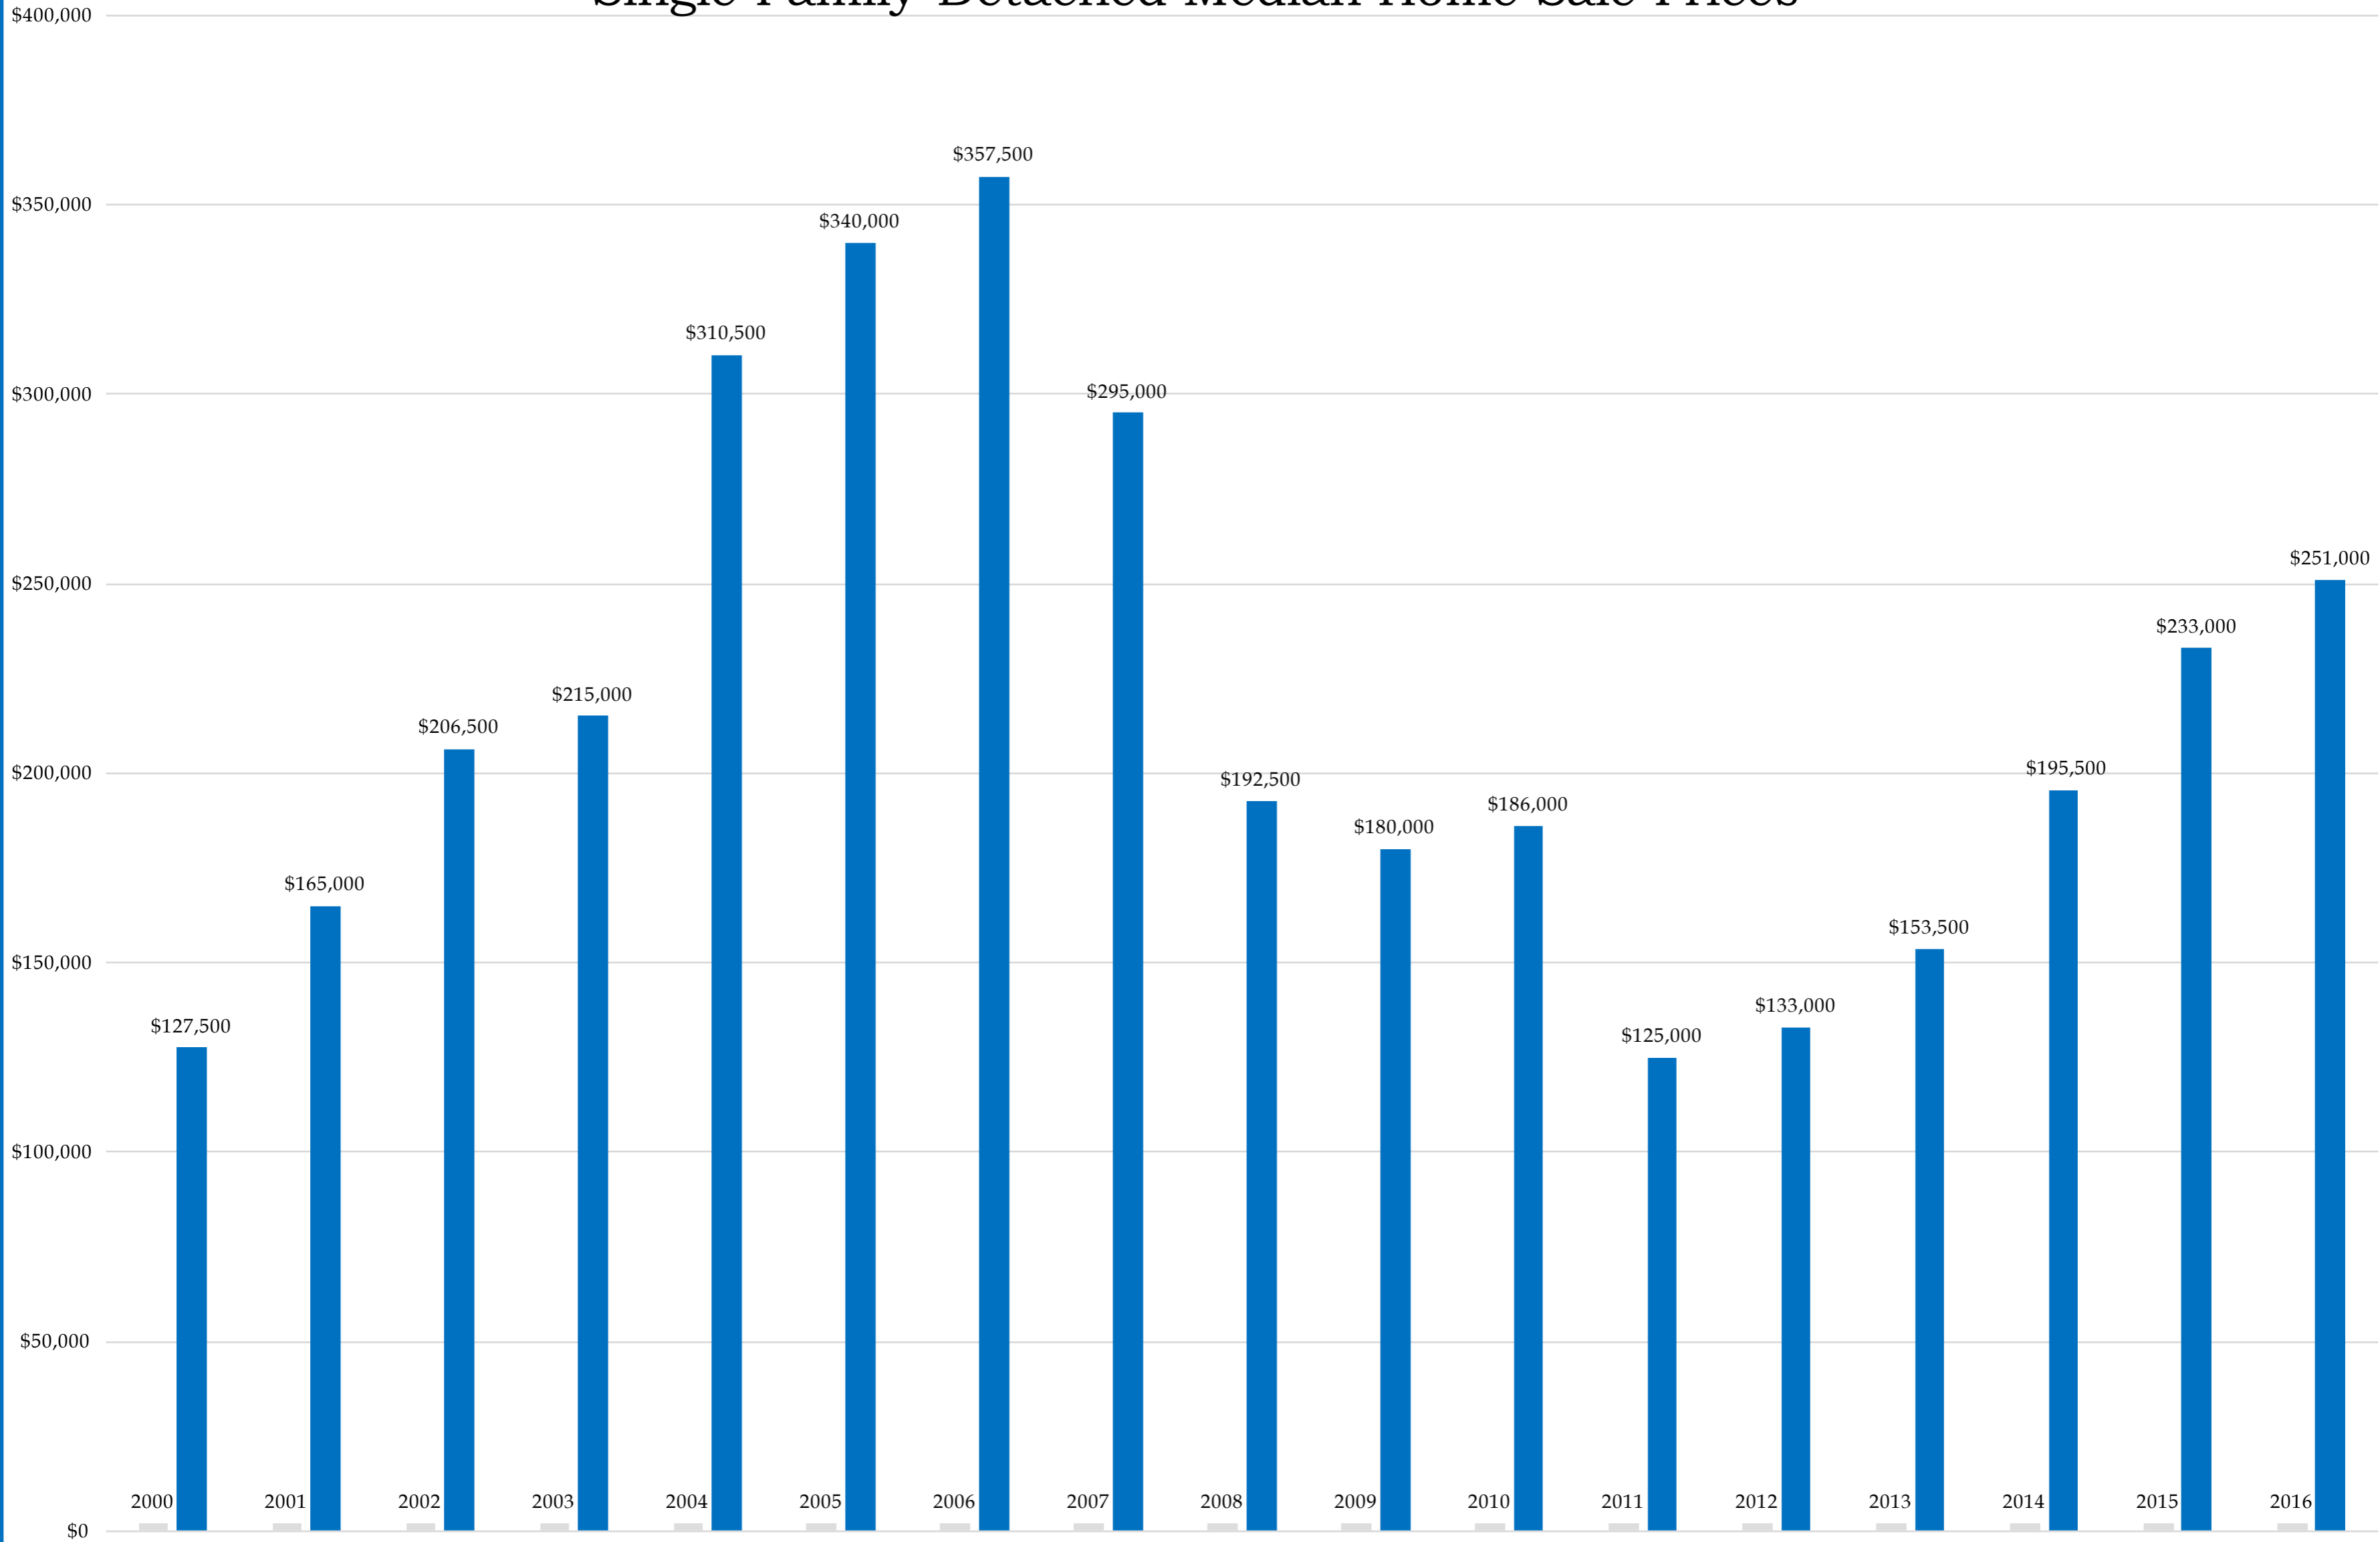

# 91906 (2000-2016)

## Single Family Detached Median Home Sale Prices