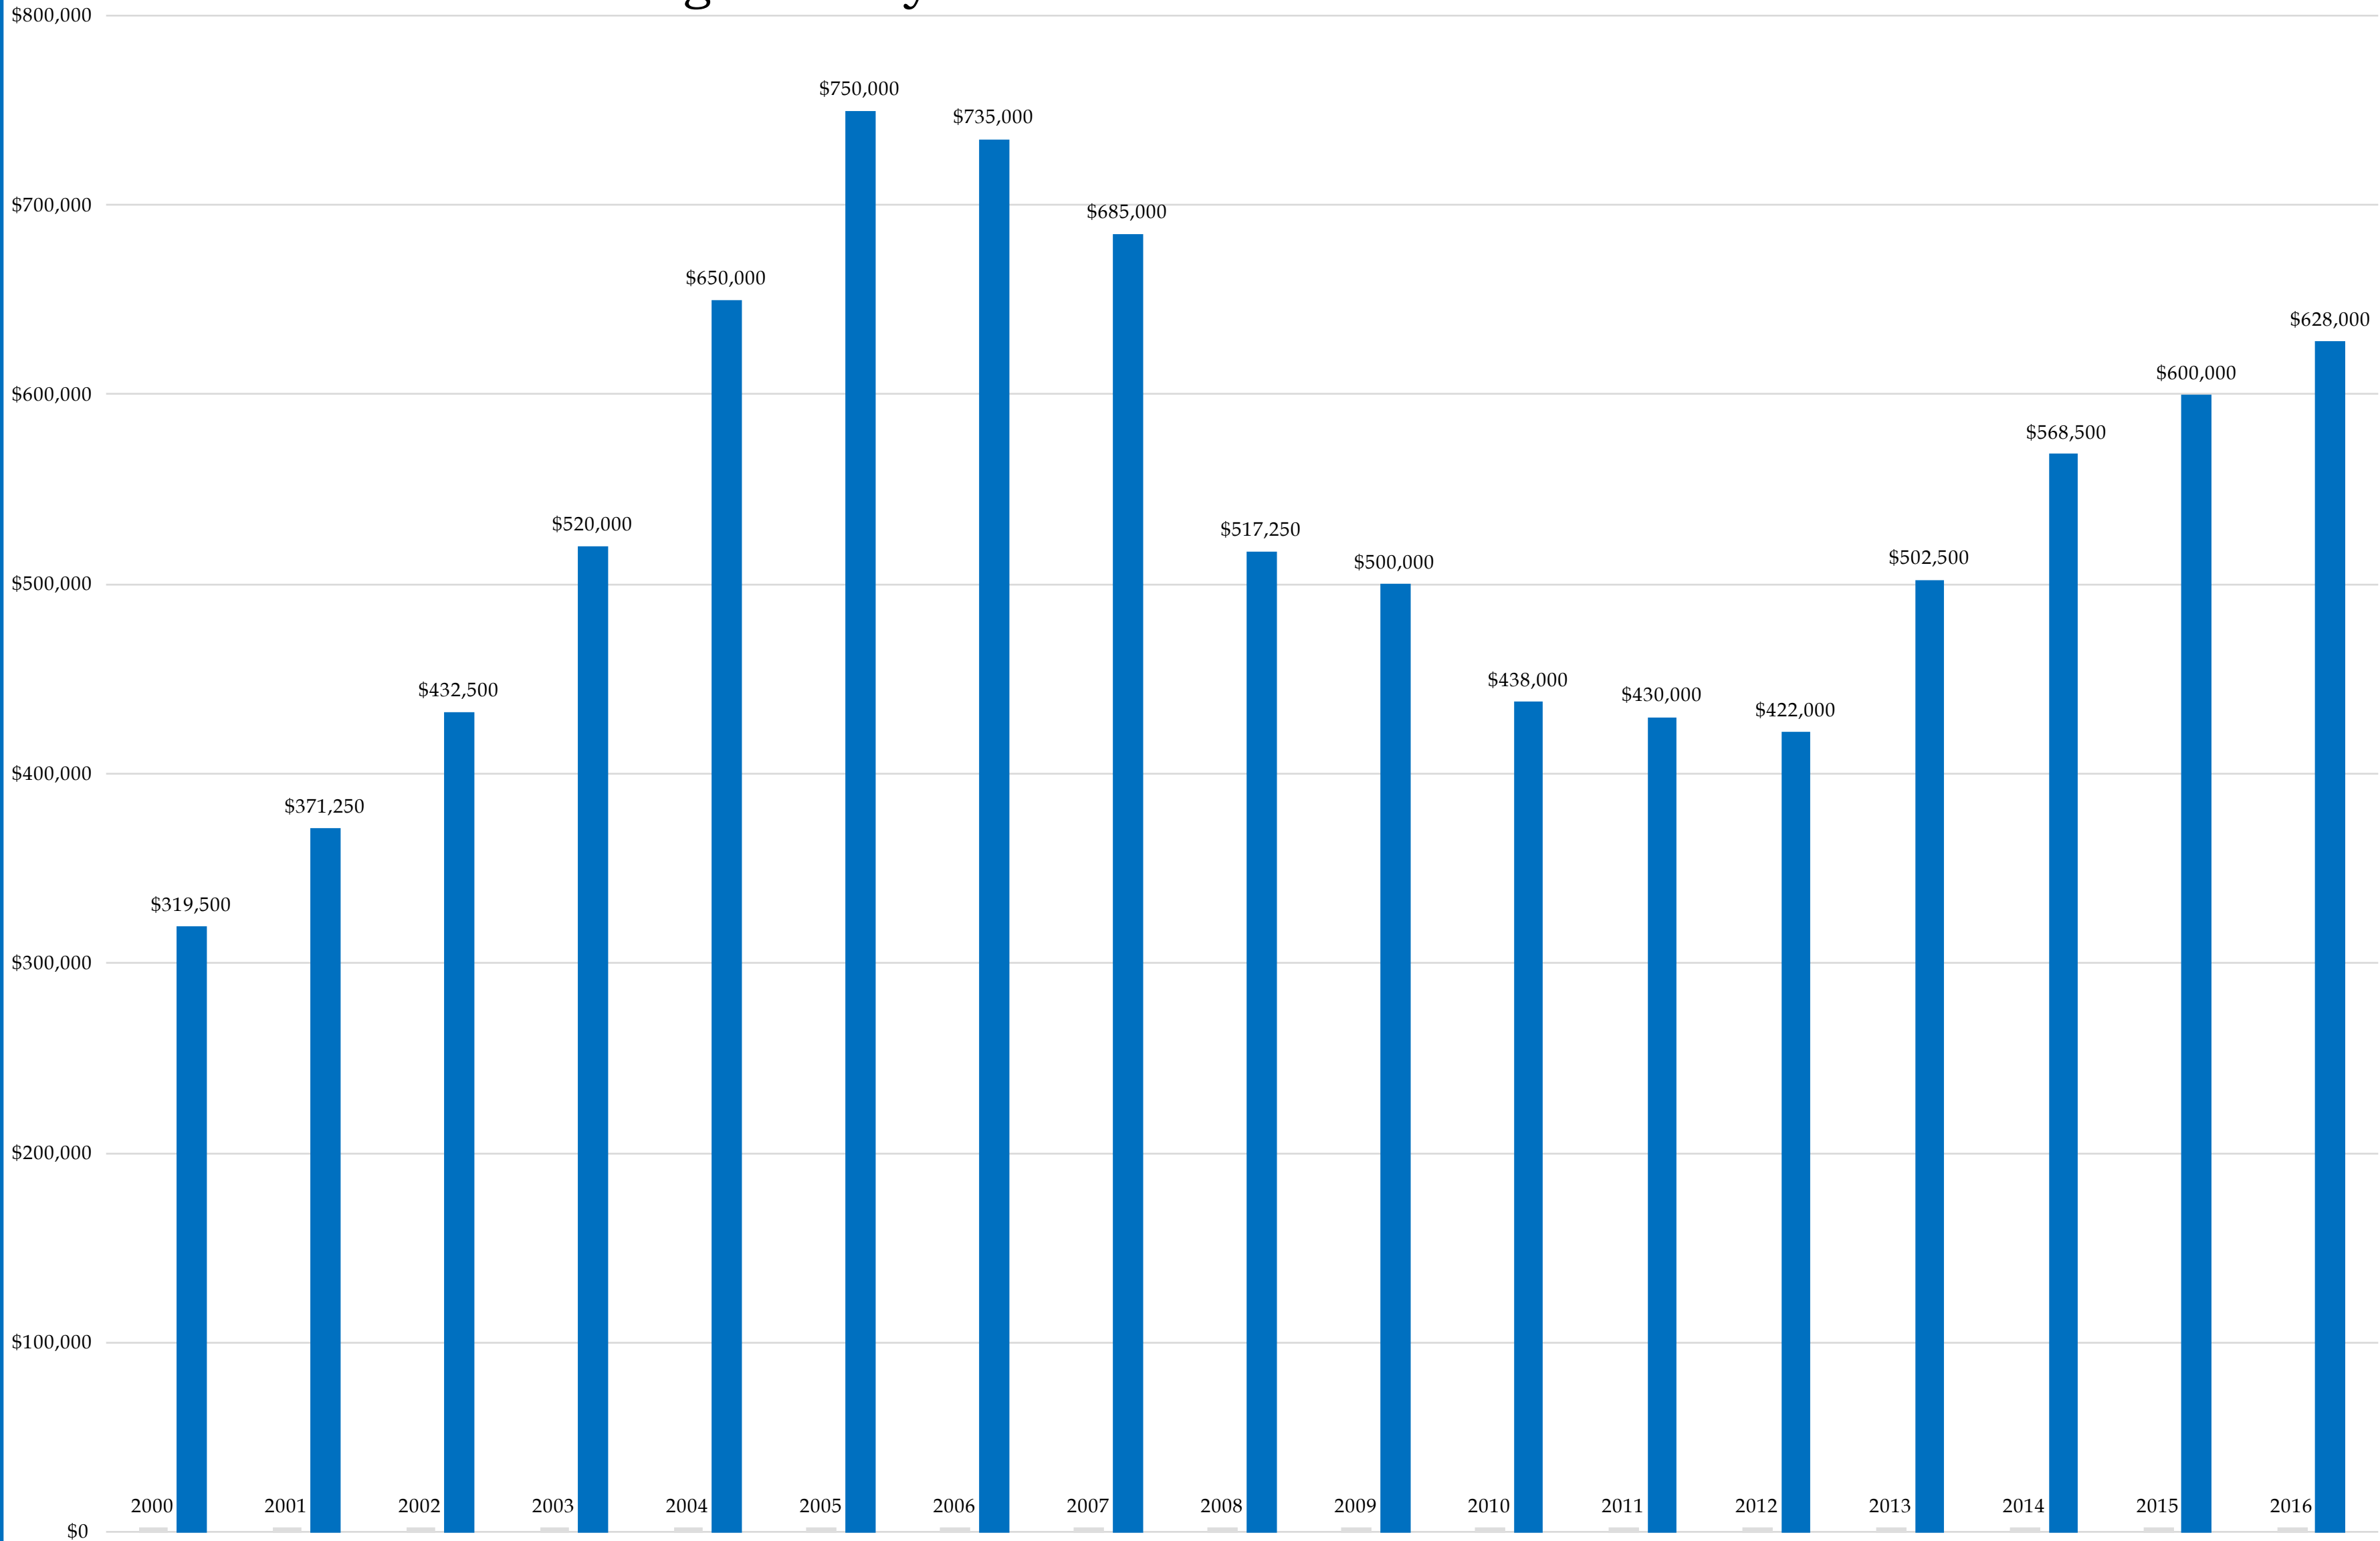

91902 (2000-2016)

Single Family Detached Median Home Sale Prices

91902 (2000-2016)

Condominium Median Home Sale Prices