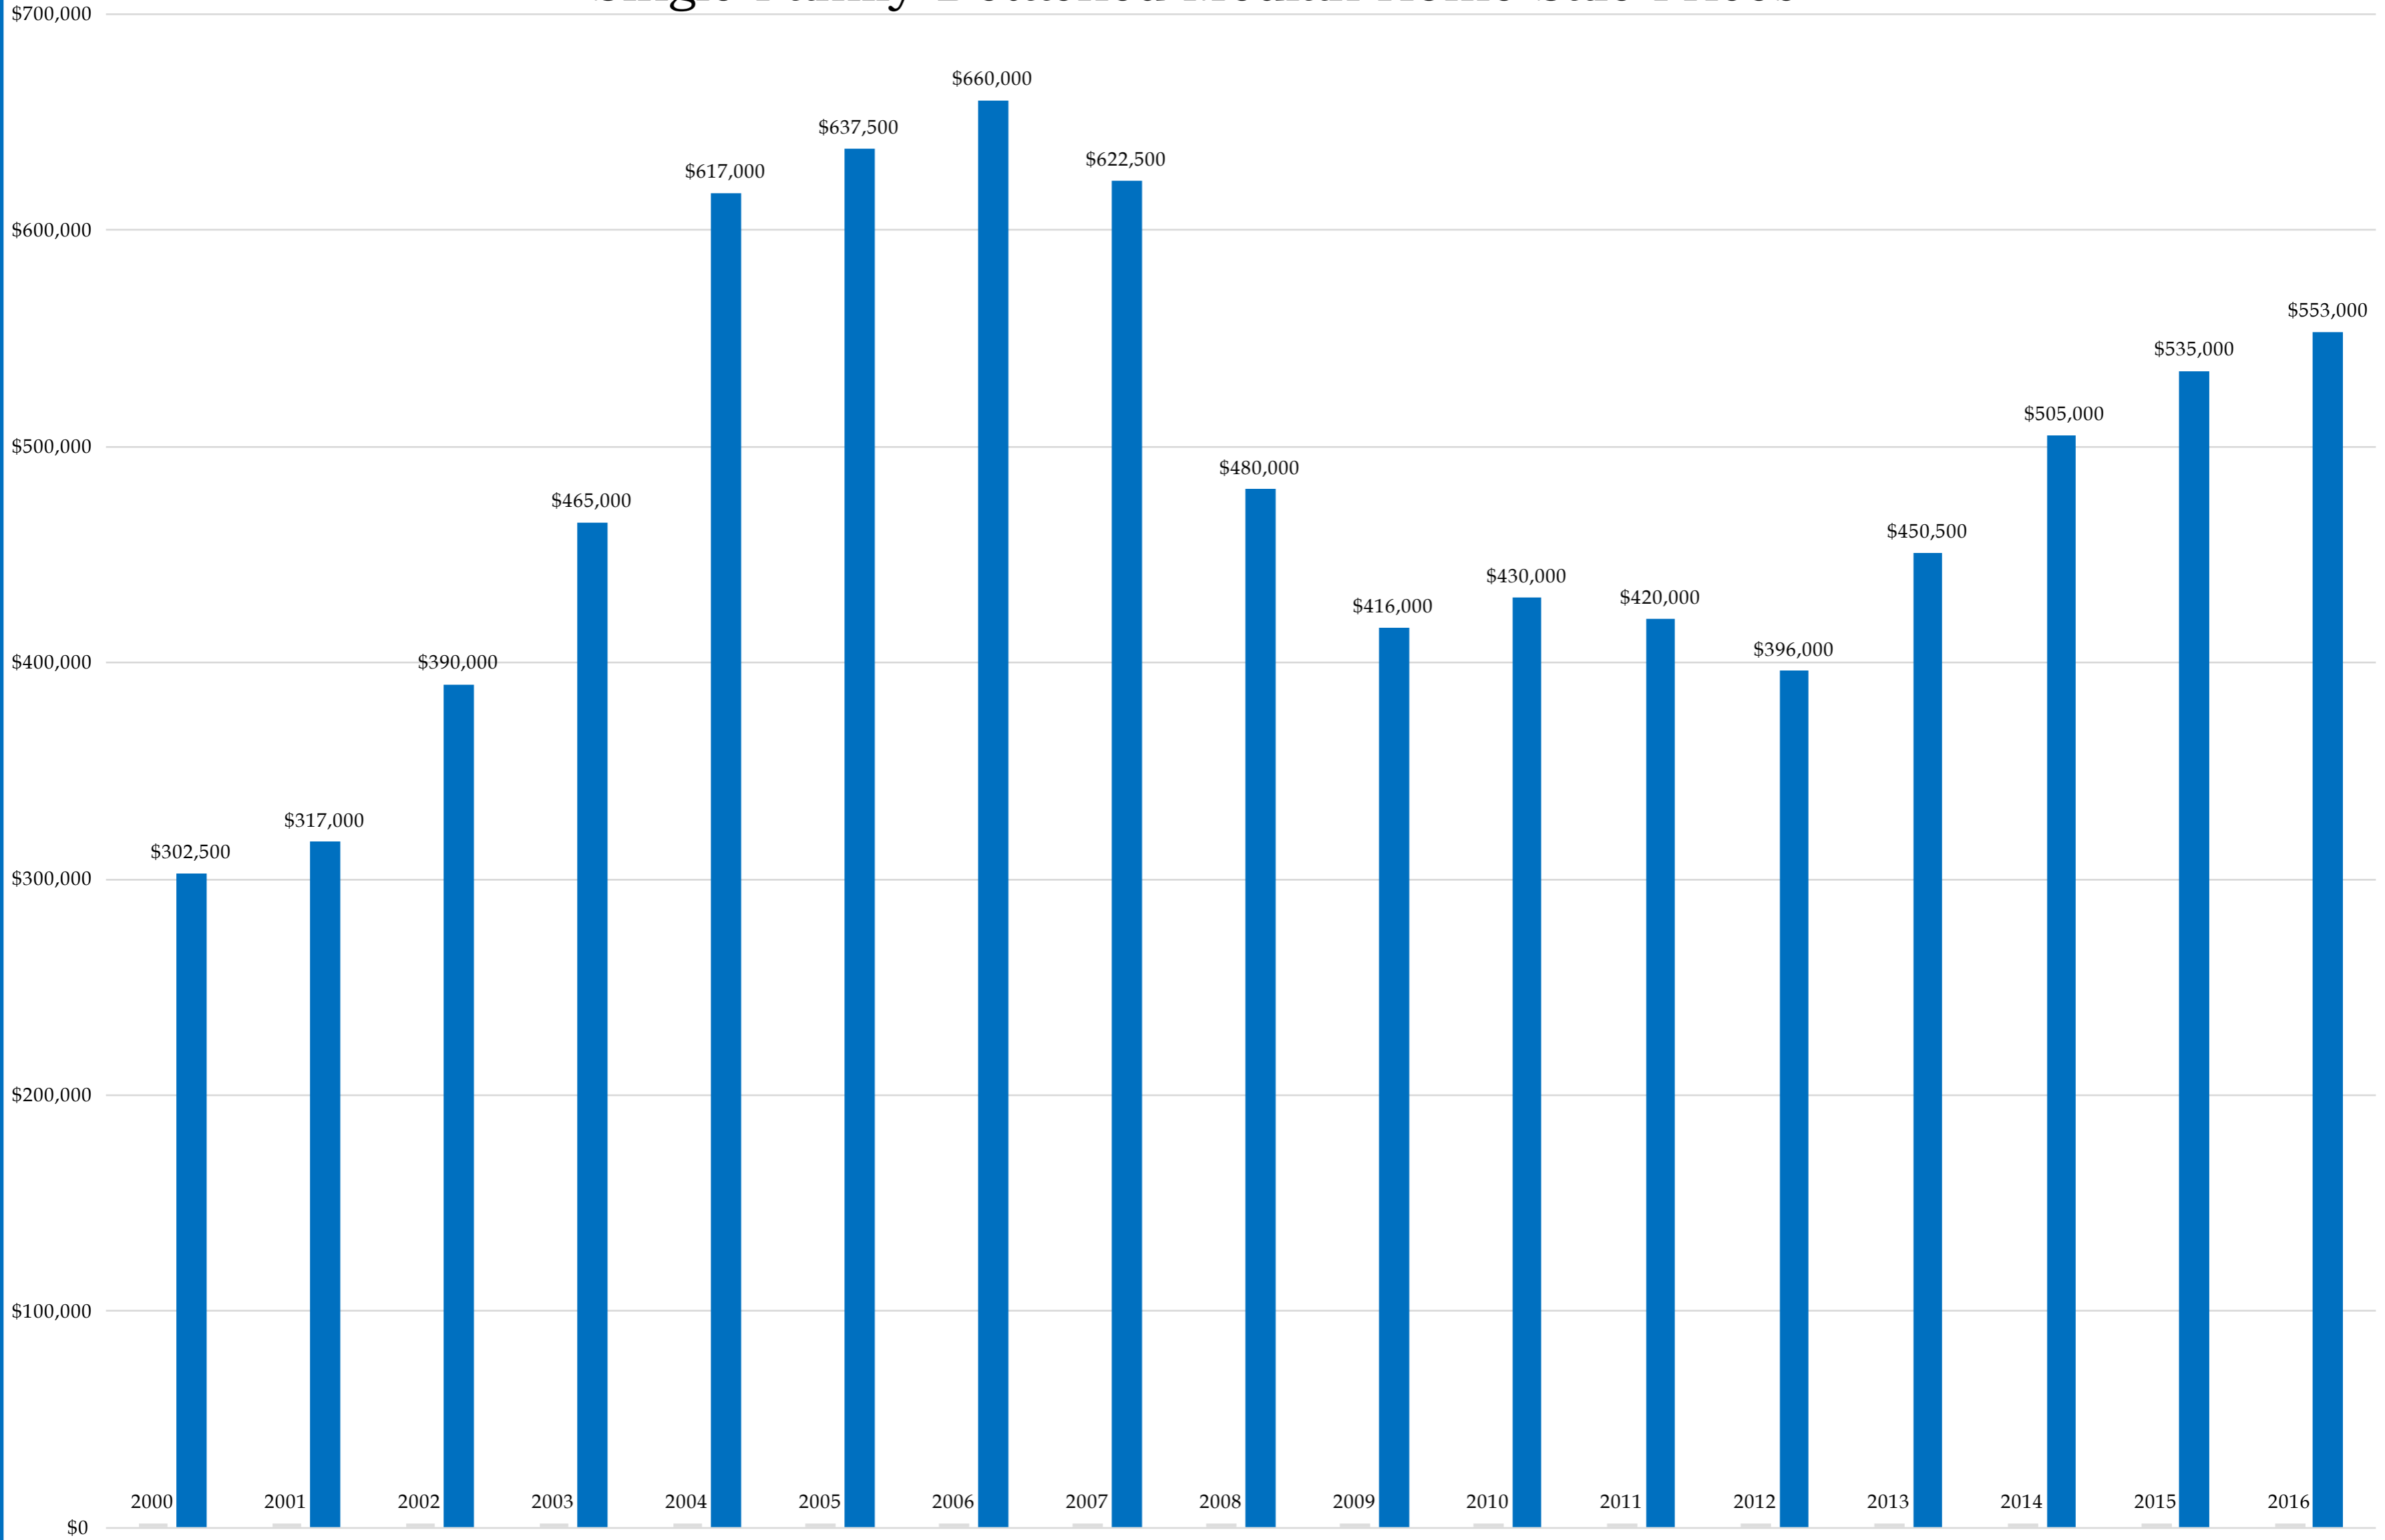

91901 (2000-2016)

Single Family Detached Median Home Sale Prices

Fidelity National Title

91901 (2000-2016) Condominium Median Home Sale Prices